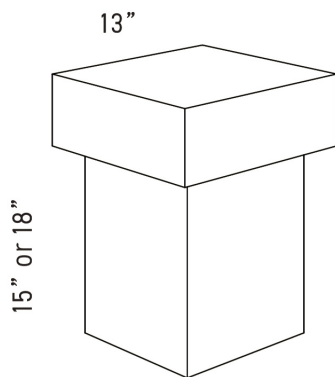

Shown As:
Passion and Afyon
Sugar Stone

Standard Materials:
Stone

Standard Dimensions:
15" H x 13" L x 13" W
18" H x 13" L x 13" W

Lead Time:
6 weeks

SSS Atelier

Materials and Finishes

STANDARD STONE MATERIAL FINISHES
Custom materials & finish matching available.