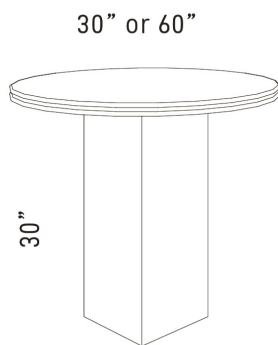

SSS ATELIER

Platte Table

Named after Michigan's gentle river, the platte table features a stacked edge, columnar base, and sarah's signature rossa stone. this elegant pedestal is perfect for an entryway, bay window, or your favorite corner nook.

Shown As:
Passion Stone

Standard Materials:
Stone

Standard Dimensions:
30" H x 30" W
30" H x 60" W

Lead Time:
6 weeks

SSS Atelier

Materials and Finishes

STANDARD STONE MATERIAL FINISHES
Custom materials & finish matching available.