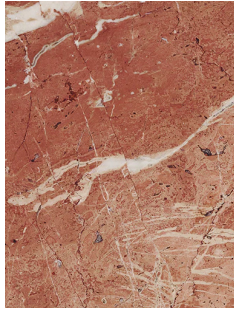

SSS Atelier

Materials and Finishes

STANDARD STONE MATERIAL FINISHES
Custom materials & finish matching available.

Rossa