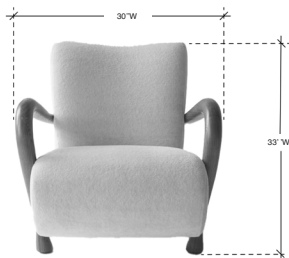

MOVING MOUNTAINS

Sula Chair

Playfully shapely arms imbue both an elegant and lively energy to the deep-seated Sula Chair. Shown in COM, and oak arms/legs.

As Shown:
COM, Oak

Standard Materials:
Wood and COM

COM Requirements:
4.5 Yards

Standard Dimensions:
30\"/>

Lead Time:
10-12 weeks

MOVING MOUNTAINS

Materials and Finishes

STANDARD WOOD MATERIAL FINISHES

Custom materials & finish matching available.

Oak