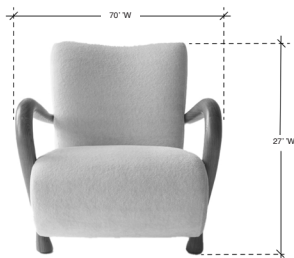

MOVING MOUNTAINS

Cove Settee

With neutral, organic hues and a concave, open back, the Cove Settee welcomes ease into any space without sacrificing style.

As Shown:
COM, Dark Stained Oak

Standard Materials:
Wood and COM

COM Requirements:
9 Yards

Standard Dimensions:
70"W x 38"D x 27"H

Lead Time:
10-12 weeks

MOVING MOUNTAINS

Materials and Finishes

STANDARD WOOD MATERIAL FINISHES

Custom materials & finish matching available.