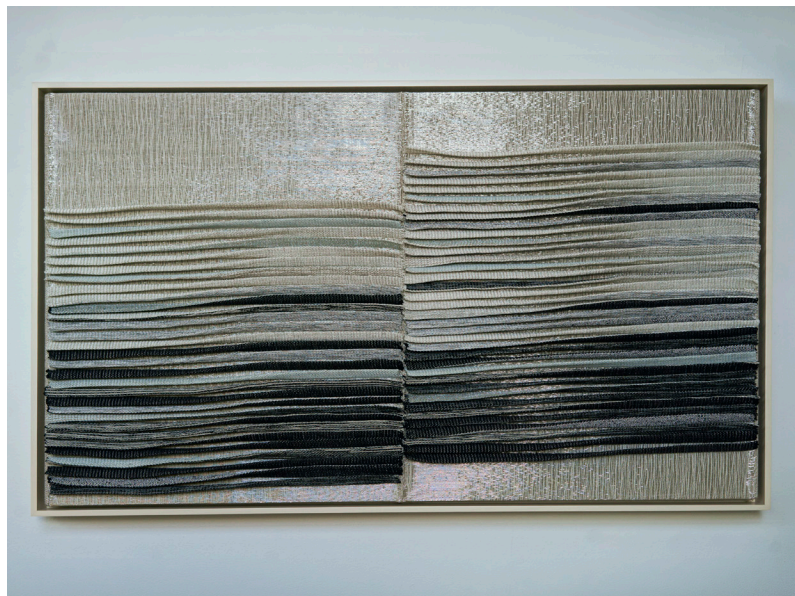

Anjuli Bernstein

Fault Line

Reminiscent of the sun glinting off
of rippling water, or calling to mind
metamorphic rock striations.

The background is woven with silver
plated jewelry wire, reflecting light as
you walk around it.

Standard Materials:

Linen, Silk, Washi paper,
Silver plated jewelry wire

Standard Dimensions:

Strainer: 17.1875" V x 28" H
x 1.25" D
Frame, outer dim: 18.1875" x
29" x 2.25"

Hanging Specifications:

Stretched, French cleat.
Whitewashed maple
floating frame