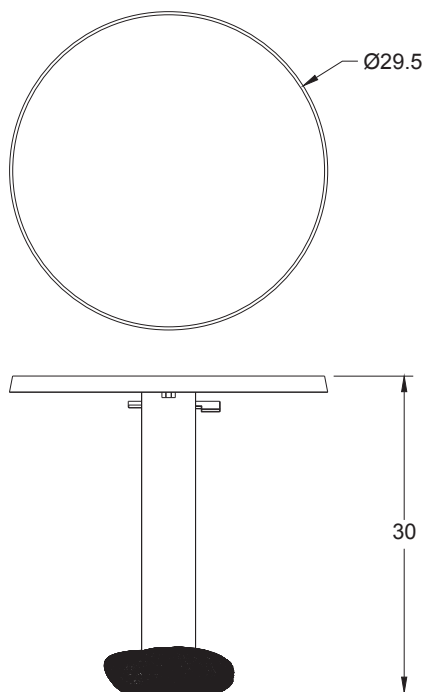

THOMAS YANG STUDIO

Fika Table

The table is a garden, a place of beauty cultivated for its enjoyment. Sterling silver nails, hand-carved and cast with flower-shaped heads, abandon their function. Instead, they adorn the timber leg perched on a river stone, the table's reminder that utility does not have to preclude beauty.

Standard Materials:
Wood, River Stone, Sterling
Silver Flower Nails

Standard Dimensions:
29.5" Diameter x 30" H

Shown As:
Cherry, River Stone, Sterling
Silver Flower Nails

One of one

Thomas Yang Studio
Materials and Finishes