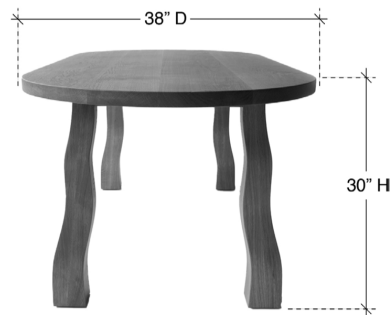

MOVING MOUNTAINS
Cascade Dining Table

The carved legs of the Cascade Table highlight the natural undulations of oak's grain.

Standard Materials:
Wood

As Shown:
Oak

Standard Dimensions:
80\"/>

Lead Time:
18-22 weeks