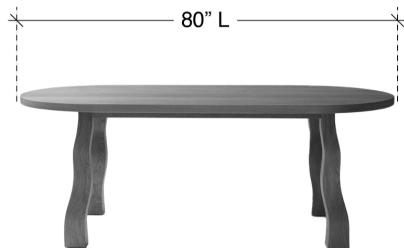

MOVING MOUNTAINS
Cascade Dining Table

The carved legs of the Cascade Table highlight the natural undulations of oak's grain.

Standard Materials:
Wood

As Shown:
Oak

Standard Dimensions:
80\"/>

Lead Time:
18-22 weeks