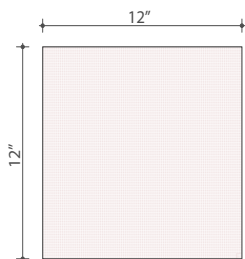

A SPACE

The Source Side Table
No.1

Side Table No. 1 by A Space is one in a collection of 11 limited edition objects, titled The Source. Each piece is inspired by the craftsmanship and architecture of Armenia. Hand-carved by two local masters in Pink Tuff, this side table features an angular void.

Standard Materials:
Red, Black, PinkTuff

As Shown:
Pink Tuff

Standard Dimensions:
12" L x 12" W x 16" H

Lead Time:
14-16 weeks

A SPACE

Materials and Finishes

STANDARD TUFF MATERIAL FINISHES

Custom materials & finish matching available.