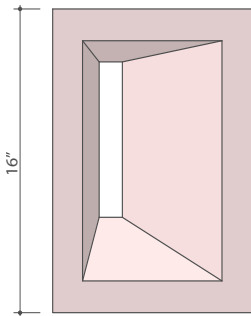

A SPACE

The Source Side Table
No.1

Side Table No. 1 by A Space is one in a collection of 11 limited edition objects, titled The Source. Each piece is inspired by the craftsmanship and architecture of Armenia. Hand-carved by two local masters in Pink Tuff, this side table features an angular void.

Standard Materials:
Red, Black, PinkTuff

As Shown:
Pink Tuff

Standard Dimensions:
12" L x 12" W x 16" H

Lead Time:
14-16 weeks

A SPACE

Materials and Finishes

STANDARD TUFF MATERIAL FINISHES

Custom materials & finish matching available.