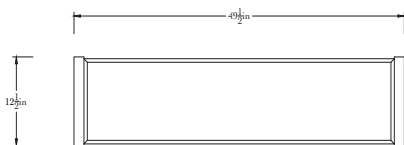

M.PEI STUDIO

The Portico - Console Table

Part column, part arc, The Portico's form holds the quiet gravity of ancient structures while remaining open and gestural. Like the architectural space it nods to, it exists between worlds: inside and out, public and private, grounded and suspended.

Standard Materials:
Metal, Lacquer

Shown As:
Brushed Steel, Embellished
W/ Black Metal Beads

Standard Dimensions:
50" L x 12 1/2" D x 20" H

Lead Time:
6 - 8 Weeks

M.Peï Studio

Materials and Finishes

STANDARD METAL STRETCHER MATERIAL FINISHES