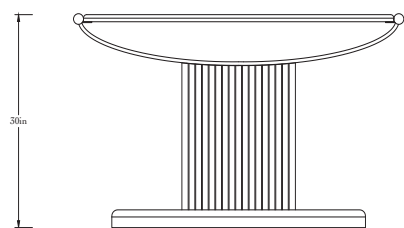

M.PEI STUDIO

The Portico - Console Table

Part column, part arc, The Portico's form holds the quiet gravity of ancient structures while remaining open and gestural. Like the architectural space it nods to, it exists between worlds: inside and out, public and private, grounded and suspended.

Standard Materials:
Metal, Lacquer

Shown As:
Brushed Steel, Embellished
W/ Black Metal Beads

Standard Dimensions:
50" L x 12 1/2" D x 20" H

Lead Time:
6 - 8 Weeks

M.Peï Studio

Materials and Finishes

STANDARD METAL STRETCHER MATERIAL FINISHES