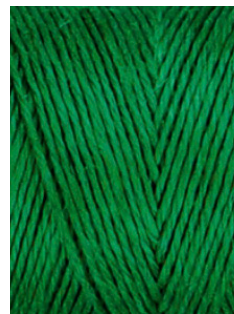

GRAIN

Stitch Round Mirror

A play on the Bound series, precision cut mirror is stitched to its backing with hemp twine. The Stitch Nonagon Mirror features hemp detailing at four points around the perimeter.

Standard Materials:

Mirror, FSC certified
Plywood, Hemp twine

Standard Twine Finishes:

Black, Blue, Brown, Green,
Natural, Orange, Pink,
Purple, Red, White, Yellow.

Shown as:

Black Hemp Twine

Standard Dimensions:

24" Dia x 0.6" D
32" Dia x 0.6" D

Lead Time:

12 - 14 weeks

GRAIN

Materials and Finishes

STANDARD TWINE MATERIAL FINISHES
Custom materials & finish matching available.

Black

Blue

Brown

Green

Natural

Orange

Pink

Purple

Red

White