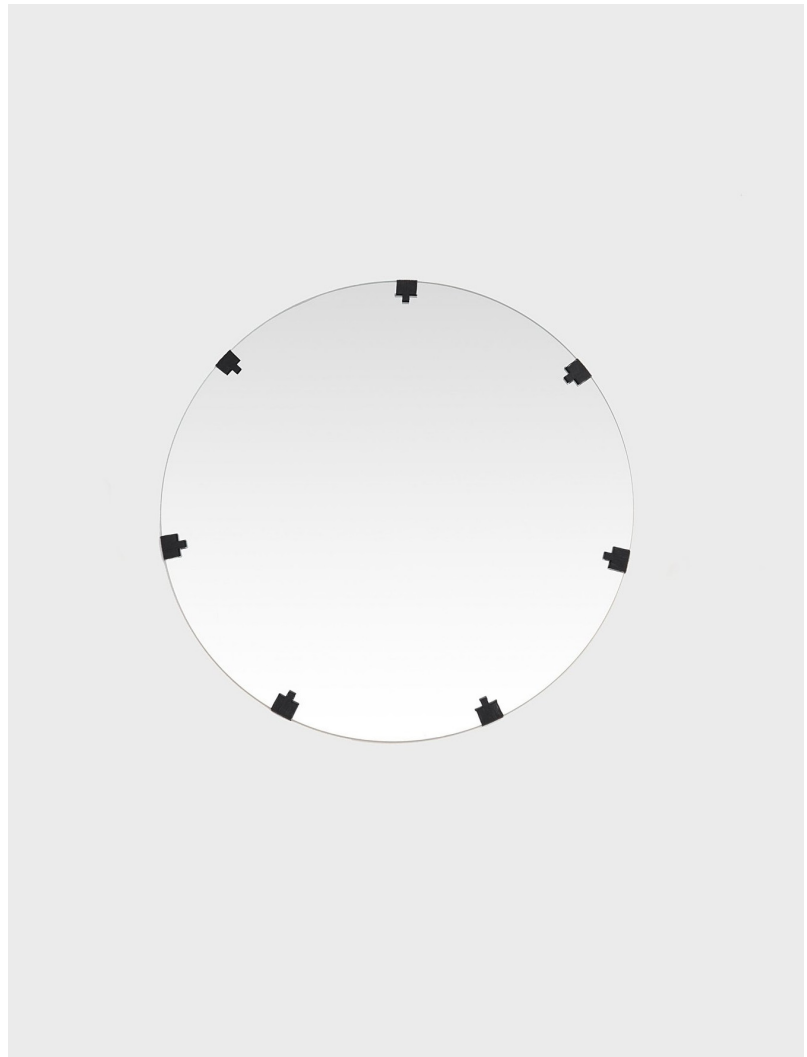

GRAIN

Stitch Round Mirror

A play on the Bound series, precision cut mirror is stitched to its backing with hemp twine. The Stitch Nonagon Mirror features hemp detailing at four points around the perimeter.

Standard Materials:

Mirror, FSC certified
Plywood, Hemp twine

Standard Twine Finishes:

Black, Blue, Brown, Green,
Natural, Orange, Pink,
Purple, Red, White, Yellow.

Shown as:

Black Hemp Twine

Standard Dimensions:

24" Dia x 0.6" D
32" Dia x 0.6" D

Lead Time:

12 - 14 weeks

GRAIN

Materials and Finishes

STANDARD TWINE MATERIAL FINISHES
Custom materials & finish matching available.

Black

Blue