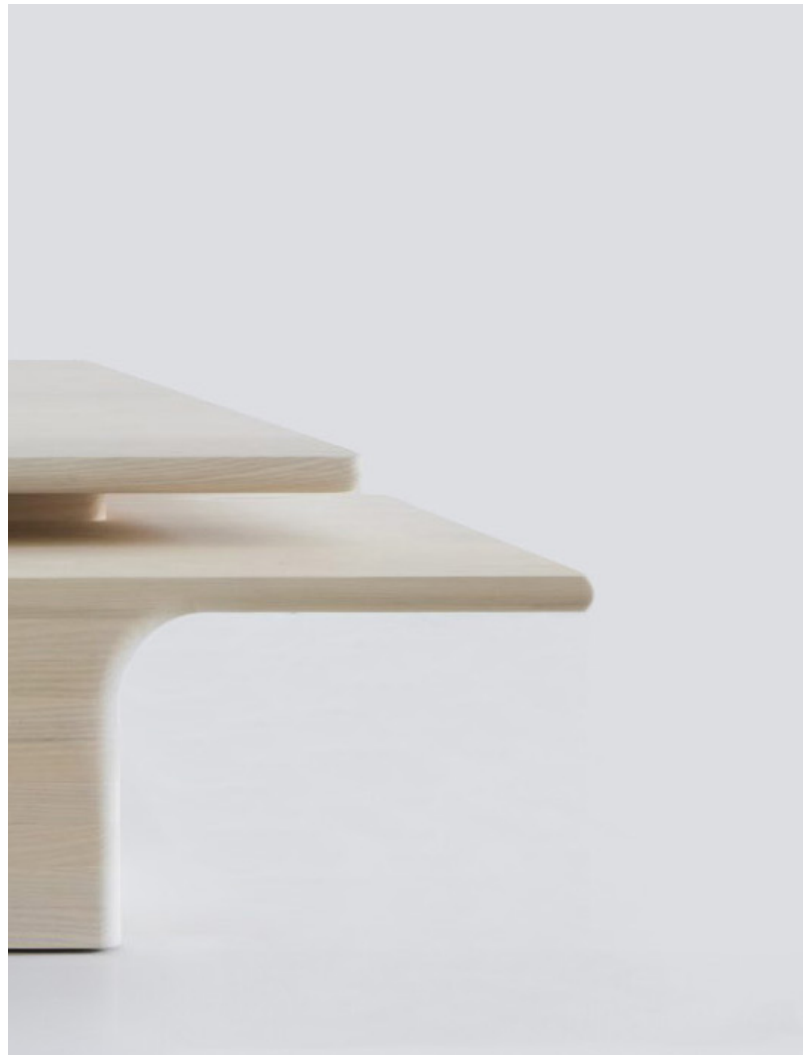

KWH

Arc/Shift Coffee Table

The Arc/Shift Coffee table, from KWH's Repeat/ARC series, features solid, bleached ash hardwood and a skillfully joined, layered table-top.

Standard Materials:

Wood

As Shown:

Bleached Ash

Standard Dimensions:

48"W x 72"L x 17"H

Lead Time:

12-16 Weeks

KWH

Materials and Finishes

STANDARD WOOD MATERIAL FINISHES
Custom materials & finish matching available.

Walnut