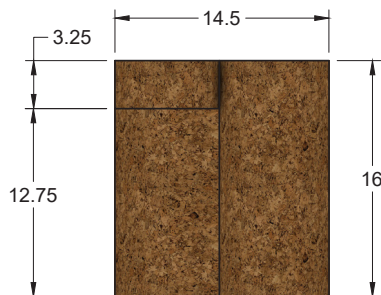

GRAIN

Clover Side Table

The Clover collection is a continuation of Grain's research and fascination with cork, a material that is rapidly renewable, carbon positive, and completely biodegradable.

Standard Materials:

Solid Cork

Standard Finishes:

Amorim, Dark Brown , Mix
Cork

As Shown:

Brown Cork

Standard Dimensions:

14.5" L x 14.5" D x 16" H

Lead Time: