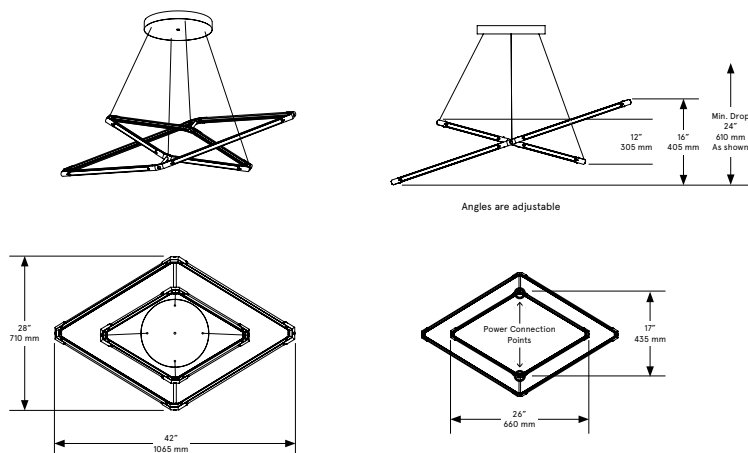

Standard Materials:
Finished Brass

Shown As:
Oil Rubbed Bronze

Standard Dimensions:
28" L x 42" W x 16" H

Special Order Finishes:

- Polished Brass
- Medium Antique Brass
- Polished Nickel
- Dark Pewter
- Polished Black Nickel
- Polished Copper
- Smoky Copper

Lamping:

LED Illumination 24 VDC
T5 LED tube CRI 90 Color
Temperature 2700 Kelvin

Installation

Locally mounted driver
120V Dimming: C•L
(Lutron) switching 240V
Dimming: 0-10V wireless
(Lutron Pico) Canopy: 8 x
1.6255 inch (203 x 41 mm)
round in matching metal
finish

Brightness:

2880 Lumens

Max Wattage:

36W

Suspension

1/8 IP all-thread stem clad in
brass tubing with matching
metal finish up to 35 inch
/ 890 mm length included
with fixture. Length up to 95
inches / 2415 mm available
for additional cost.