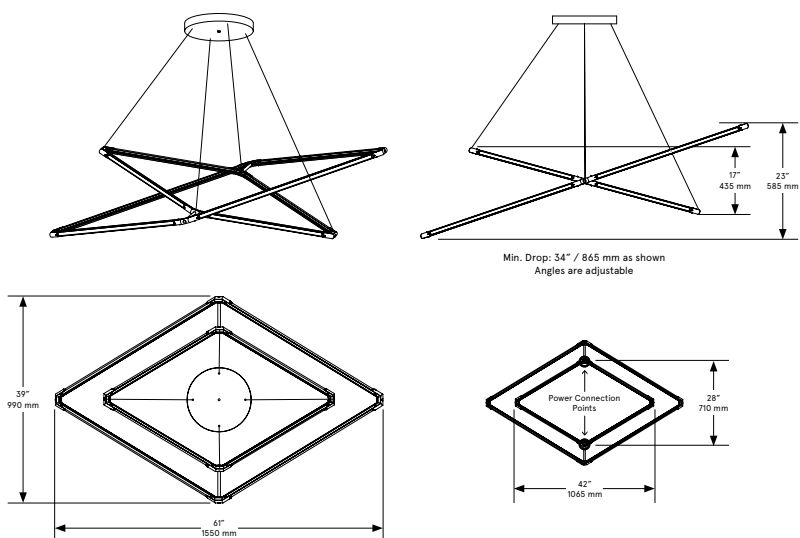

Standard Materials:
Finished Brass

Shown As:
Oil Rubbed Bronze

Standard Dimensions:
39" L x 61" W x 23" H

Special Order Finishes:

- Polished Brass
- Medium Antique Brass
- Polished Nickel
- Dark Pewter
- Polished Black Nickel
- Polished Copper
- Smoky Copper

Dimensional Drawing

Lamping:

LED Illumination 24 VDC
T5 LED tube CRI 90 Color
Temperature 2700 Kelvin

Installation

Locally mounted driver
120V Dimming: C•L
(Lutron) switching 240V
Dimming: 0-10V wireless
(Lutron Pico) Canopy: 8 x
1.6255 inch (203 x 41 mm)
round in matching metal
finish

Brightness:

4800Lumens

Max Wattage:

60W

Suspension

1/8 IP all-thread stem clad in
brass tubing with matching
metal finish up to 35 inch
/ 890 mm length included
with fixture. Length up to 95
inches / 2415 mm available
for additional cost.