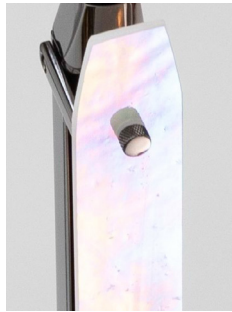

Two-Way Mirror