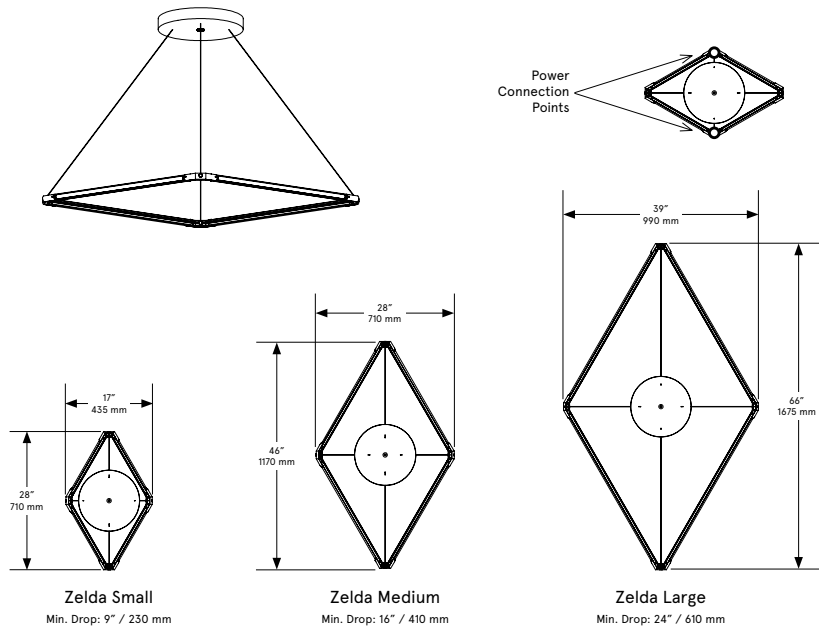

Standard Materials:
Finished Brass

Shown As:
Brushed Brass

Standard Dimensions:
46" L x 28" W x 1" H

Special Order Finishes:

- Polished Brass
- Medium Antique Brass
- Polished Nickel
- Dark Pewter
- Polished Black Nickel
- Poloished Copper
- Smoky Copper

Metal Finishes
Brushed Brass, Oil Rubbed
Bronze, Satin Nickel, Nickel
Brass Contrast

Lead Time:
14-16 weeks

Bec Brittain

Zelda - Medium

Mounting: Universal

Weight :
8.5 lbs

Dimensional Drawing

Zelda Small
Min. Drop: 9" / 230 mm

Zelda Medium
Min. Drop: 16" / 410 mm

Zelda Large
Min. Drop: 24" / 610 mm

Lamping:

LED Illumination 24 VDC
T5 LED tube CRI 90 Color
Temperature 2700 Kelvin

Brightness:

1920 Lumens

Max Wattage:

24W