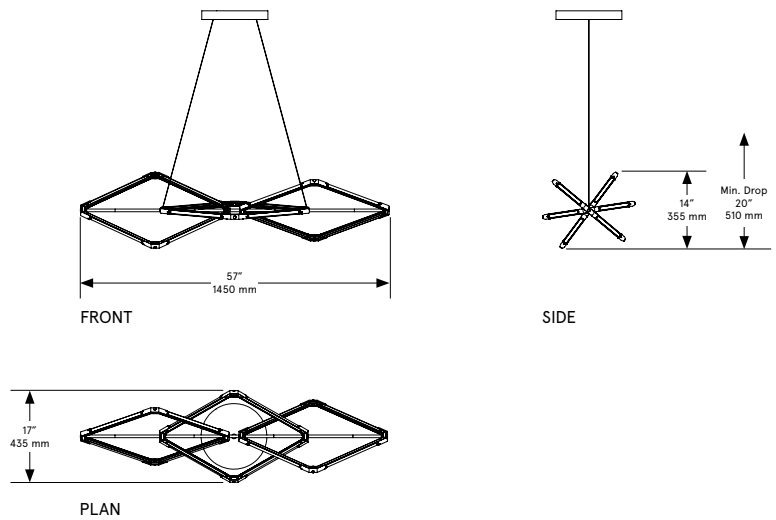

Standard Materials:
Finished Brass

Shown As:
Brushed Brass

Standard Dimensions:
57" L x 17" W x 14" H

Special Order Finishes:

- Polished Brass
- Medium Antique Brass
- Polished Nickel
- Dark Pewter
- Polished Black Nickel
- Poloished Copper
- Smoky Copper

Metal Finishes
Brushed Brass, Oil Rubbed
Bronze, Satin Nickel, Nickel
Brass Contrast

Lead Time:
14-16 weeks

Bec Brittain

Zelda - Links Small

Mounting: Universal

Weight :
21 lbs

Dimensional Drawing

Lamping:

LED Illumination 24 VDC
T5 LED tube CRI 90 Color
Temperature 2700 Kelvin

Brightness:

2880 Lumens

Max Wattage:

36W

Installation

Locally mounted driver
120V Dimming: C•L
(Lutron) switching 240V
Dimming: 0-10V wireless
(Lutron Pico) Canopy: 12.25
x 1.75 inch (311 x 44 mm)
round in matching metal
finish