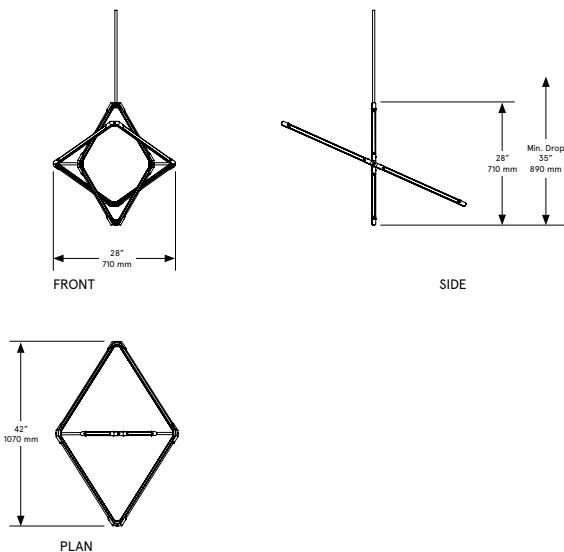

Standard Materials:
Finished Brass

Shown As:
Oil Rubbed Bronze

Standard Dimensions:
28" L x 42" W x 28" H

Special Order Finishes:

- Polished Brass
- Medium Antique Brass
- Polished Nickel
- Dark Pewter
- Polished Black Nickel
- Polished Copper
- Smoky Copper

Metal Finishes

- Brushed Brass, Oil Rubbed
- Bronze, Satin Nickel, Nickel
- Brass Contrast

Lead Time:
14-16 weeks

Bec Brittain

Zelda - Links Orbits
Medium

Mounting: Universal

Weight :
14.5 lbs

Dimensional Drawing

Brightness:

2880 Lumens

Max Wattage:

36W

Suspension

1/8 IP all-thread stem clad in
brass tubing with matching
metal finish up to 35 inch
/ 890 mm length included
with fixture. Length up to 95
inches / 2415 mm available
for additional cost.