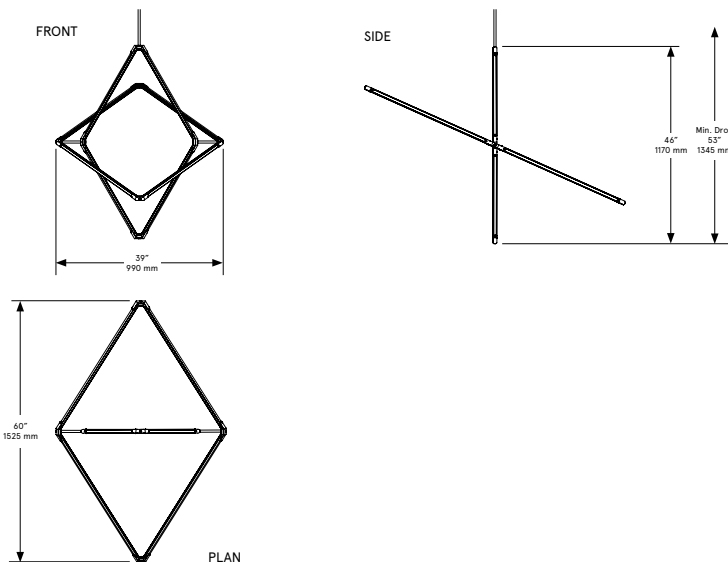

Bec Brittain

Zelda - Links Orbits
Large

Mounting: Universal

Weight :
17.5 lbs

Dimensional Drawing

Lamping:

LED Illumination 24 VDC
T5 LED tube CRI 90 Color
Temperature 2700 Kelvin

Installation

Locally mounted driver
120V Dimming: C•L
(Lutron) switching 240V
Dimming: 0-10V wireless
(Lutron Pico) Canopy: 8 x
1.6255 inch (203 x 41 mm)
round in matching metal
finish

Brightness:

4800 Lumens

Max Wattage:

60W

Suspension

1/8 IP all-thread stem clad in
brass tubing with matching
metal finish up to 35 inch
/ 890 mm length included
with fixture. Length up to 95
inches / 2415 mm available
for additional cost.

Certifications:

CE, Damp Locations, Outdoor and Wet
Locations, UL and cUL Certified