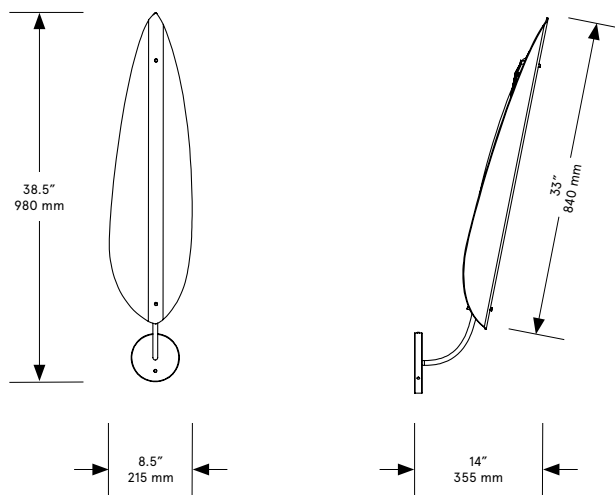

Standard Materials:

Finished Brass Glass

Shown As:

Brushed Brass, White Wispy Glass

Standard Dimensions:

8.5" W x 38.5" L x 14" H

Special Order Finishes:

Polished Brass  
Medium Antique Brass  
Polished Nickel  
Dark Pewter  
Polished Black Nickel  
Polished Copper  
Smoky Copper

Metal Finishes:

Brushed Brass, Oil Rubbed  
Bronze, Satin Nickel, Nickel  
Brass Contrast

Lead Time:

14-16 weeks

Bec Brittain  
Unfurl Sconce

Mounting: Universal

Weight :  
7 lbs

Dimensional Drawing

Lamping:

LED Illumination 24 VDC  
T5 LED tube CRI 90 Color  
Temperature 2700 Kelvin

Brightness:

480 Lumens

Max Wattage:

6W

Suspension:

1/8 IP all-thread stem clad in  
brass tubing with matching  
metal finish up to 35 inch  
/ 890 mm length included  
with fixture. Length up to 95  
inches / 2415 mm available  
for additional cost.

Installation:

Locally mounted driver  
120V Dimming: C•L  
(Lutron) switching 240V  
Dimming: 0-10V wireless  
(Lutron Pico) Canopy: 8 x  
1.625 inch (203 x 41 mm)  
round in matching metal  
finish

Certifications: