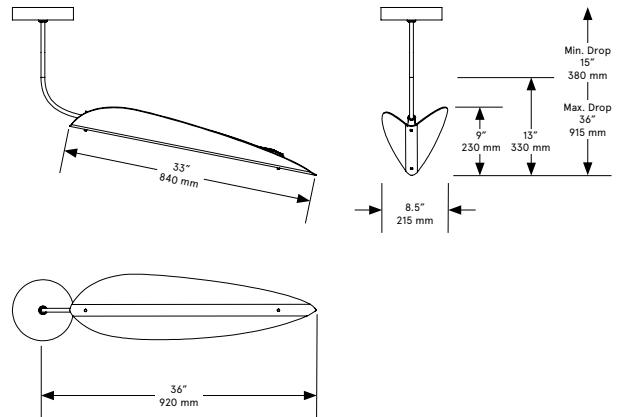

Standard Materials:  
Finished Brass Glass

Shown As:  
Brushed Brass, White Wispy  
Glass

Standard Dimensions:  
36" W x 8.5" L x 15" H

Special Order Finishes:

Polished Brass  
Medium Antique Brass  
Polished Nickel  
Dark Pewter  
Polished Black Nickel  
Polished Copper  
Smoky Copper

Metal Finishes

Brushed Brass, Oil Rubbed  
Bronze, Satin Nickel, Nickel  
Brass Contrast

Lead Time:  
14-16 weeks

Bec Brittain  
Unfurl Pendant 1  
Shorter

Mounting: Universal

Weight :  
6 lbs

Dimensional Drawing

Shorter Stem Lengths - up to 36 inch / 915 mm overall

Lamping:

LED Illumination 24 VDC  
T5 LED tube CRI 90 Color  
Temperature 2700 Kelvin

Brightness:

480 Lumens

Max Wattage:

6W

Suspension:

1/8 IP all-thread stem clad in brass tubing with matching metal finish up to 35 inch / 890 mm length included with fixture. Length up to 95 inches / 2415 mm available for additional cost.

Installation: