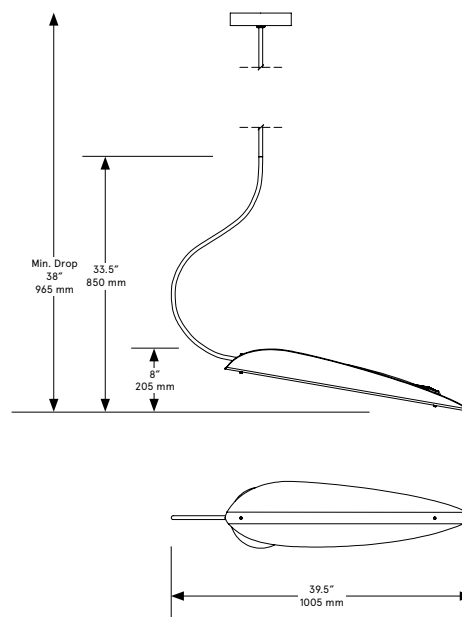

Standard Materials:

Finished Brass Glass

Shown As:

Brushed Brass, White Wispy
Glass

Standard Dimensions:

39.5" W x 8.5" L x 33.5" H

Special Order Finishes:

Polished Brass
Medium Antique Brass
Polished Nickel
Dark Pewter
Polished Black Nickel
Polished Copper
Smoky Copper

Metal Finishes

Brushed Brass, Oil Rubbed
Bronze, Satin Nickel, Nickel
Brass Contrast

Lead Time:

14-16 weeks

Bec Brittain
Unfurl Pendant 1
Longer

Mounting: Universal

Weight :
6 lbs

Dimensional Drawing

Longer Stem Lengths - over 38 inch / 965 mm

Lamping:

LED Illumination 24 VDC
T5 LED tube CRI 90 Color
Temperature 2700 Kelvin

Brightness:

480 Lumens

Max Wattage:

6W

Suspension:

1/8 IP all-thread stem clad in
brass tubing with matching
metal finish up to 35 inch
/ 890 mm length included
with fixture. Length up to 95
inches / 2415 mm available
for additional cost.

Installation: