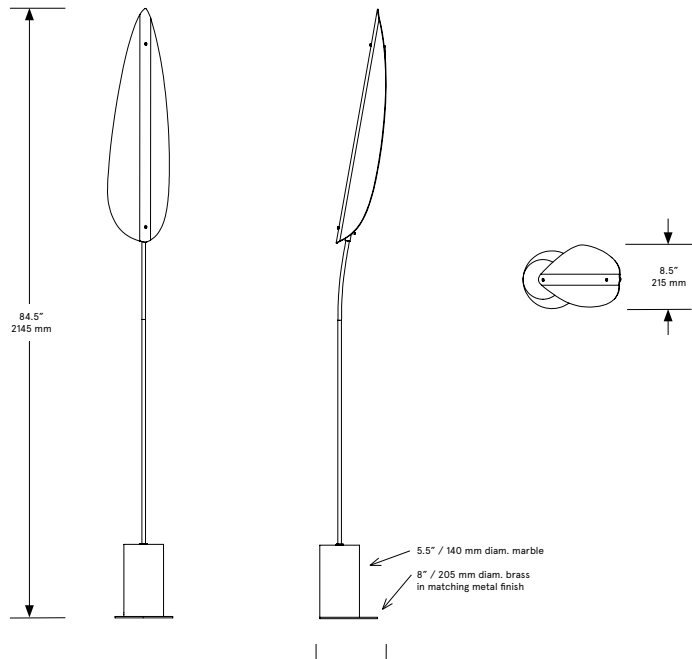

## Standard Dimensions:

12.5" W x 8.5" L x 84.5" H

## Lead Time:

14-16 weeks

Bec Brittain  
Unfurl Floor Tall

Mounting: Universal

Weight :  
24lbs

Dimensional Drawing

Lamping:  
LED Illumination 24 VDC  
T5 LED tube CRI 90 Color  
Temperature 2700 Kelvin

Brightness:  
480 Lumens