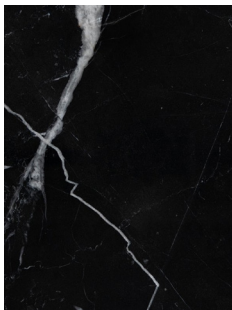

Polished Nickel

Polished Copper

Medium Antique  
Brass

Dark Pewter

Polished Black  
Nickel

BEC BRITTAIN

Materials and Finishes

GLASS FINISHES MATERIAL FINISHES

Custom materials & finish matching available.

White Sandblast  
Glass

Iridescent Glass

MARBLE MATERIAL FINISHES

Custom materials & finish matching available.

White

Black

Calacatta Viola