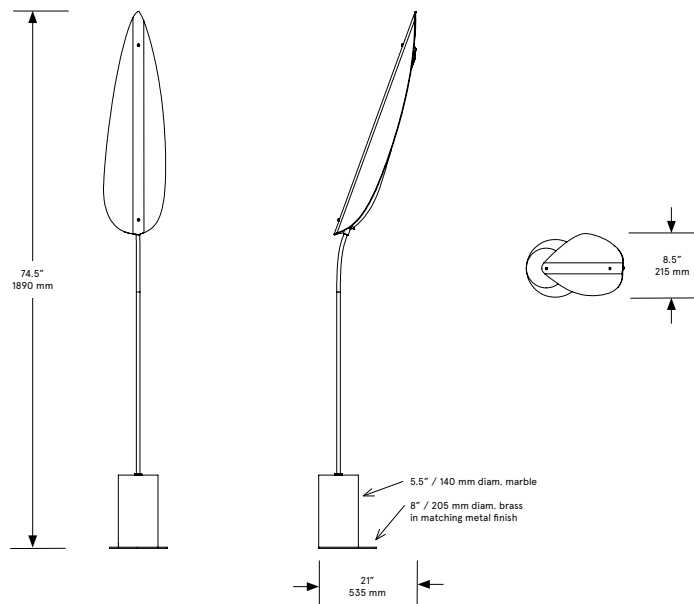

Standard Materials:
Finished Brass Glass

Shown As:
Satin Nickel, White Wispy
Glass, and Black Marble

Standard Dimensions:
21" W x 8.5" L x 74.5" H

Special Order Finishes:

Polished Brass
Medium Antique Brass
Polished Nickel
Dark Pewter
Polished Black Nickel
Polished Copper
Smoky Copper

Metal Finishes
Brushed Brass, Oil Rubbed
Bronze, Satin Nickel, Nickel
Brass Contrast

Lead Time:
14-16 weeks

Bec Brittain
Unfurl Floor Short

Mounting: Universal

Weight :
24lbs

Dimensional Drawing

Lamping:
LED Illumination 24 VDC
T5 LED tube CRI 90 Color
Temperature 2700 Kelvin

Brightness:
480 Lumens

Max Wattage:
6W

Wiring:
Wired with one floor
switch and one plug-in
transformer (3" x 2" x
1.25"). Dimmer available at
additional cost.

BEC BRITTAIN

Materials and Finishes

STANDARD MATERIAL FINISHES