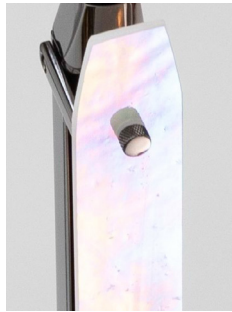

BEC BRITTAIN

SHY Sconce

SHY creates form with lines of light; thin LED tubes, with their spare beauty, define the edges of its shape. Thus, the function of the piece and its form are inseparable, and the ethereal quality of the LEDs is balanced by the warmth of brass. SHY's modular hardware lends itself to a myriad of configurations, both standard and custom, producing new shapes according to what a space demands.

Metal Finishes

Brushed Brass, Oil Rubbed
Bronze, Satin Nickel, Nickel
Brass Contrast

Lead Time:
14-16 weeks

Bec Brittain

SHY Sconce

Mounting: Universal

Weight :

1': 2.8 lb

BEC BRITTAIN

Materials and Finishes

SPECIAL FINISHES ADDITIONAL CHARGE MATERIAL FINISHES

Custom materials & finish matching available.

White Sandblast
Glass

Iridescent Glass

Two-Way Mirror