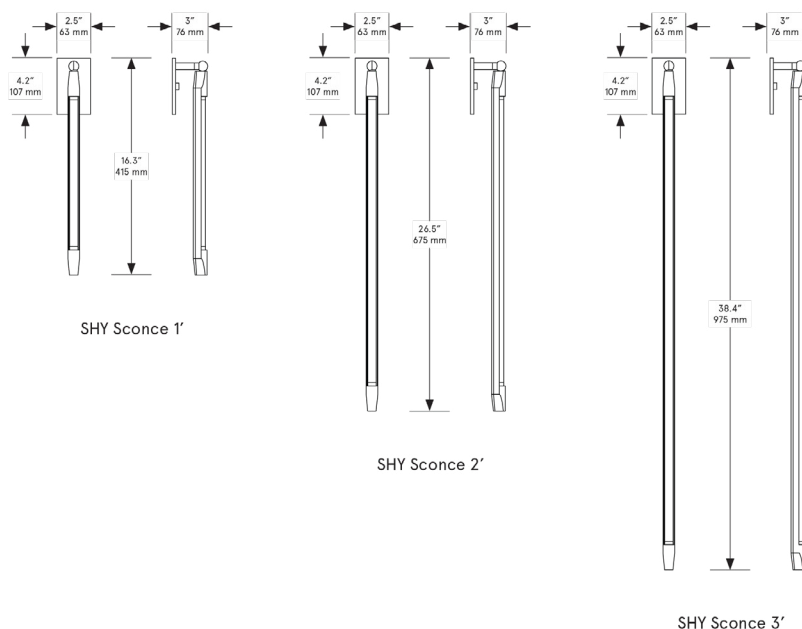

Standard Materials:
Finished Metal, Glass

Shown As:
2' Polished Nickel

Standard Dimensions:

1' : 16.3"W x 2.5" L x 3"H
2' : 26.5"W x 2.5" L x 3"H
3' : 38.4"W x 2.5" L x 3"H

Special Order Finishes:

Polished Brass
Medium Antique Brass
Polished Nickel
Dark Pewter
Polished Black Nickel
Polished Copper
Smoky Copper

Metal Finishes

Brushed Brass, Oil Rubbed
Bronze, Satin Nickel, Nickel
Brass Contrast

Lead Time:
14-16 weeks

Bec Brittain

SHY Sconce

Mounting: Universal

Weight :

1': 2.8 lb

2': 3 lb

3': 3.5 lb

Dimensional Drawing

Lamping:

24 VDC T5 LED Tube

2700 Kelvin

90 CRI

Brightness:

240 / 480 / 720 Lumens

Max Wattage:

3/6/9 W

Installation - Standard

Remote:

2.5 x 4.2 inch / 63 x 107 mm
in matching metal finish

4.2 x 4.2 inch / 107 x 107 mm
backplate

Dimming Standard: