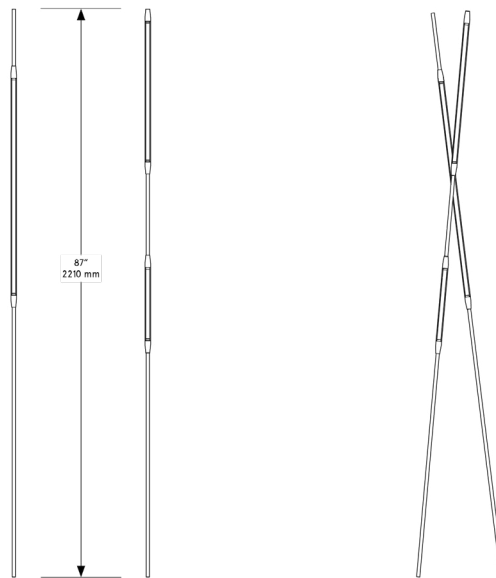

Standard Materials:
Finished Metal, Glass

Shown As:
Polished Nickel

Standard Dimensions:
1" dia. x 87"H

Special Order Finishes:

Polished Brass
Medium Antique Brass
Polished Nickel
Dark Pewter
Polished Black Nickel
Polished Copper
Smoky Copper

Metal Finishes

Brushed Brass, Oil Rubbed
Bronze, Satin Nickel, Nickel
Brass Contrast

Lead Time:
14-16 weeks

Bec Brittain

SHY Beam 01/02

Mounting: Universal

Weight :
8 lb

Dimensional Drawing

Lamping:

24 VDC T5 LED Tube
2700 Kelvin
90 CRI

Brightness:

1440 Lumens

Max Wattage:

18 W

Installation - Standard

Two wall brackets in matching metal finish provided.

Beams wired as a pair with one floor switch and one plug-in transformer (2in x 3in x 1.25in) Dimmer available at additional cost.

Dimming Standard:

0 -10 V Wireless (Lutron Pico)

Dimming Alternate:

0 -10 V Hardwired