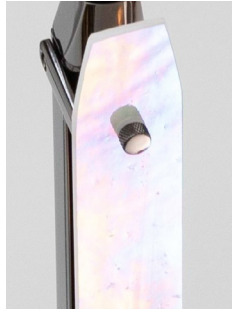

Two-Way Mirror