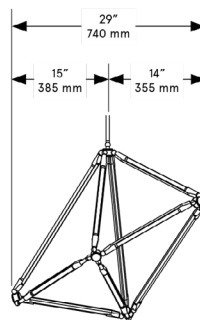

Standard Materials:  
Finished Metal, Glass

Shown As:  
Brushed Brass

Standard Dimensions:  
29"W x 20" L x 27"H

Special Order Finishes:

- Polished Brass
- Medium Antique Brass
- Polished Nickel
- Dark Pewter
- Polished Black Nickel
- Polished Copper
- Smoky Copper

Metal Finishes

- Brushed Brass, Oil Rubbed
- Bronze, Satin Nickel, Nickel
- Brass Contrast

Lead Time:  
14-16 weeks

Bec Brittain  
SHY 18

Mounting: Universal  
Weight 14 lb

Dimensional Drawing

Lamping:  
24 VDC T5 LED Tube  
2700 Kelvin  
90 CRI

Brightness:  
2880 Lumens

Max Wattage:  
36 W

Installation - Standard  
Locally Mounted Driver  
Canopy: 10 .25 x 1.625"

Dimming Standard:  
0 -10 V Wireless (Lutron Pico)

Installation - Alternate  
Remotely Mounted Driver  
Canopy: 5 x 0.25"