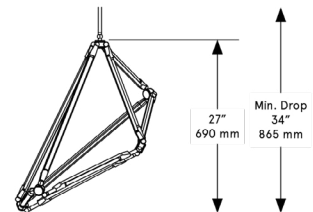

Standard Materials:  
Finished Metal, Glass

Shown As:  
Brushed Brass

Standard Dimensions:  
29"W x 20" L x 27"H

Special Order Finishes:

- Polished Brass
- Medium Antique Brass
- Polished Nickel
- Dark Pewter
- Polished Black Nickel
- Polished Copper
- Smoky Copper

Metal Finishes

- Brushed Brass, Oil Rubbed
- Bronze, Satin Nickel, Nickel
- Brass Contrast

Lead Time:  
14-16 weeks

Bec Brittain  
SHY 18

Mounting: Universal  
Weight 14 lb

Dimensional Drawing

Lamping:  
24 VDC T5 LED Tube  
2700 Kelvin  
90 CRI

Brightness:  
2880 Lumens

Max Wattage:  
36 W

Installation - Standard  
Locally Mounted Driver  
Canopy: 10 .25 x 1.625"

Dimming Standard:  
0 -10 V Wireless (Lutron Pico)

Installation - Alternate  
Remotely Mounted Driver  
Canopy: 5 x 0.25"