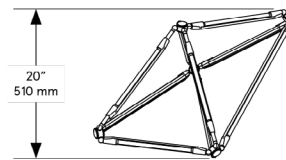

Standard Materials:  
Finished Metal, Glass

Shown As:  
Brushed Brass

Standard Dimensions:  
29"W x 20" L x 27"H

Special Order Finishes:

- Polished Brass
- Medium Antique Brass
- Polished Nickel
- Dark Pewter
- Polished Black Nickel
- Polished Copper
- Smoky Copper

Metal Finishes

- Brushed Brass, Oil Rubbed
- Bronze, Satin Nickel, Nickel
- Brass Contrast

Lead Time:  
14-16 weeks

Bec Brittain  
SHY 18

Mounting: Universal  
Weight 14 lb

Dimensional Drawing

Lamping:  
24 VDC T5 LED Tube  
2700 Kelvin  
90 CRI

Brightness:  
2880 Lumens

Max Wattage:  
36 W

Installation - Standard  
Locally Mounted Driver  
Canopy: 10 .25 x 1.625"

Dimming Standard:  
0 -10 V Wireless (Lutron Pico)

Installation - Alternate  
Remotely Mounted Driver  
Canopy: 5 x 0.25"