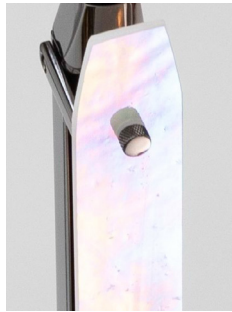

Polished Brass

Polished Nickel

Polished Copper

Medium Antique  
Brass

Dark Pewter

Polished Black  
Nickel

BEC BRITTAIN

Materials and Finishes

SPECIAL FINISHES ADDITIONAL CHARGE MATERIAL FINISHES

Custom materials & finish matching available.

White Sandblast  
Glass

Iridescent Glass

Two-Way Mirror