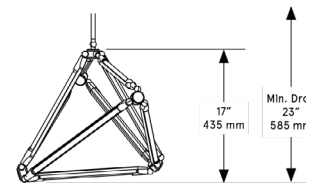

Standard Materials:  
Finished Metal, Glass

Shown As:  
Brushed Brass

Standard Dimensions:  
38"W x 18" L x 17"H

Special Order Finishes:

Polished Brass  
Medium Antique Brass  
Polished Nickel  
Dark Pewter  
Polished Black Nickel  
Polished Copper  
Smoky Copper

Metal Finishes

Brushed Brass, Oil Rubbed  
Bronze, Satin Nickel, Nickel  
Brass Contrast

Lead Time:  
14-16 weeks

Bec Brittain  
SHY 17

Mounting: Universal  
Weight 13 lb

Dimensional Drawing

Lamping:

24 VDC T5 LED Tube  
2700 Kelvin  
90 CRI

Brightness:

2640 Lumens

Max Wattage:

33 W

Installation - Standard

Locally Mounted Driver  
Canopy: 10 .25 x 1.625"

Dimming Standard:

0 -10 V Wireless (Lutron Pico)