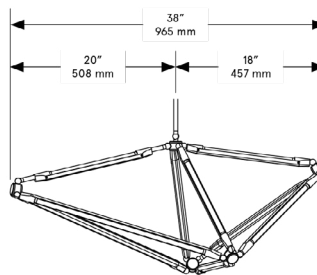

Standard Materials:  
Finished Metal, Glass

Shown As:  
Brushed Brass

Standard Dimensions:  
38"W x 18" L x 17"H

Special Order Finishes:

Polished Brass  
Medium Antique Brass  
Polished Nickel  
Dark Pewter  
Polished Black Nickel  
Polished Copper  
Smoky Copper

Metal Finishes

Brushed Brass, Oil Rubbed  
Bronze, Satin Nickel, Nickel  
Brass Contrast

Lead Time:  
14-16 weeks

Bec Brittain  
SHY 17

Mounting: Universal  
Weight 13 lb

Dimensional Drawing

Lamping:

24 VDC T5 LED Tube  
2700 Kelvin  
90 CRI

Brightness:

2640 Lumens

Max Wattage:

33 W

Installation - Standard

Locally Mounted Driver  
Canopy: 10 .25 x 1.625"

Dimming Standard:

0 -10 V Wireless (Lutron Pico)