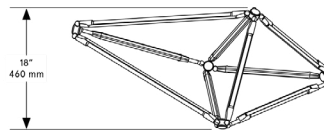

Standard Materials:  
Finished Metal, Glass

Shown As:  
Brushed Brass

Standard Dimensions:  
38"W x 18" L x 17"H

Special Order Finishes:

Polished Brass  
Medium Antique Brass  
Polished Nickel  
Dark Pewter  
Polished Black Nickel  
Polished Copper  
Smoky Copper

Metal Finishes

Brushed Brass, Oil Rubbed  
Bronze, Satin Nickel, Nickel  
Brass Contrast

Lead Time:  
14-16 weeks

Bec Brittain  
SHY 17

Mounting: Universal  
Weight 13 lb

Dimensional Drawing

Lamping:

24 VDC T5 LED Tube  
2700 Kelvin  
90 CRI