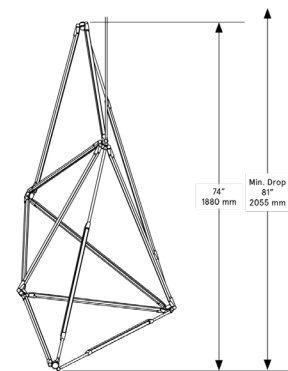

Standard Materials:
Finished Metal, Glass

Shown As:
Oil Rubbed Bronze

Standard Dimensions:
81"W x 34" L x 74"H

Special Order Finishes:

- Polished Brass
- Medium Antique Brass
- Polished Nickel
- Dark Pewter
- Polished Black Nickel
- Polished Copper
- Smoky Copper

Metal Finishes

- Brushed Brass, Oil Rubbed
- Bronze, Satin Nickel, Nickel
- Brass Contrast

Lead Time:
14-16 weeks

Bec Brittain
SHY 15

Mounting: Universal
Weight 29 lb

Dimensional Drawing

Lamping:
24 VDC T5 LED Tube
2700 Kelvin
90 CRI

Brightness:
8400 Lumens

Max Wattage:
105 W

Installation - Standard
Locally Mounted Driver
Canopy: 10 .25 x 1.625"

Dimming Standard:
0 -10 V Wireless (Lutron Pico)

Installation - Alternate
Remotely Mounted Driver
Canopy: 5 x 0.25"