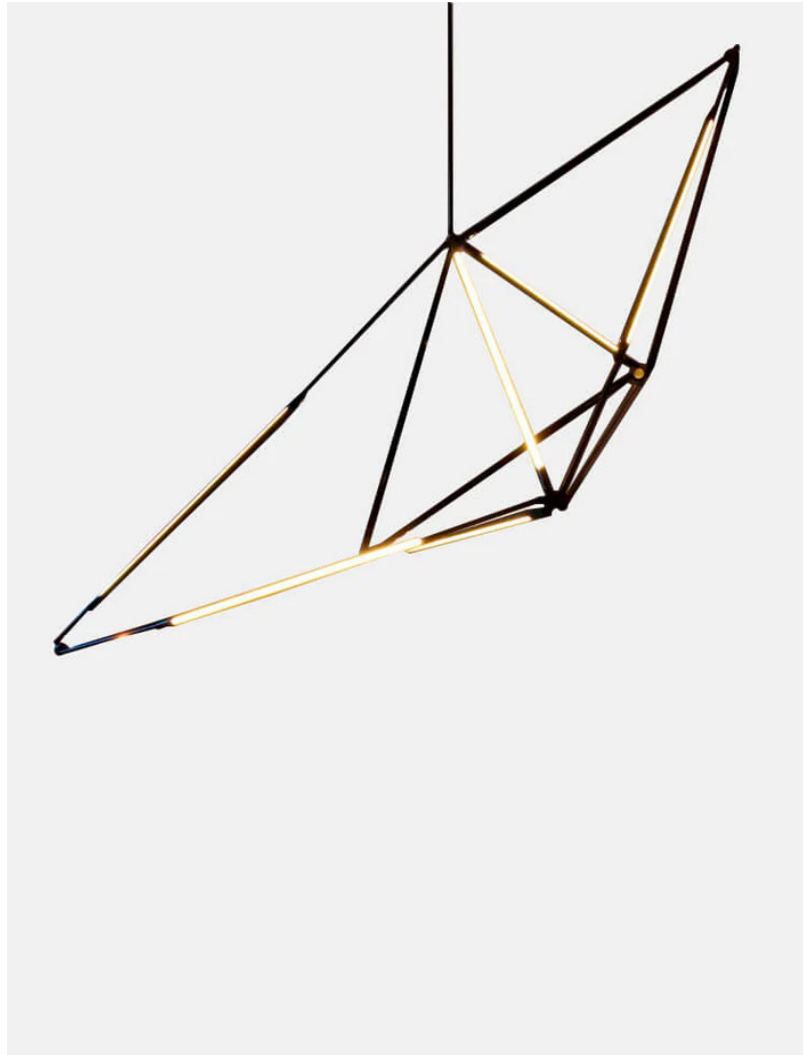

BEC BRITTAIN

SHY 15

SHY creates form with lines of light; thin LED tubes, with their spare beauty, define the edges of its shape. Thus, the function of the piece and its form are inseparable, and the ethereal quality of the LEDs is balanced by the warmth of brass. SHY's modular hardware lends itself to a myriad of configurations, both standard and custom, producing new shapes according to what a space demands.

Standard Materials:
Finished Metal, Glass

Shown As:
Oil Rubbed Bronze

Standard Dimensions:
81"W x 34" L x 74"H

Special Order Finishes:

- Polished Brass
- Medium Antique Brass
- Polished Nickel
- Dark Pewter
- Polished Black Nickel
- Polished Copper
- Smoky Copper

Metal Finishes

- Brushed Brass, Oil Rubbed
- Bronze, Satin Nickel, Nickel
- Brass Contrast

Lead Time:
14-16 weeks

Bec Brittain
SHY 15

Mounting: Universal
Weight 29 lb

Dimensional Drawing

Lamping:
24 VDC T5 LED Tube
2700 Kelvin
90 CRI

Brightness:
8400 Lumens

Max Wattage:
105 W

Installation - Standard
Locally Mounted Driver
Canopy: 10 .25 x 1.625"

Dimming Standard:
0 -10 V Wireless (Lutron Pico)

Installation - Alternate
Remotely Mounted Driver
Canopy: 5 x 0.25"