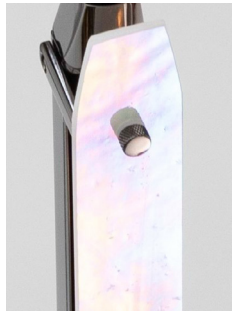

Standard Materials:
Finished Metal, Glass

Shown As:
Oil Rubbed Bronze

Standard Dimensions:
81"W x 34" L x 74"H

Special Order Finishes:

- Polished Brass
- Medium Antique Brass
- Polished Nickel
- Dark Pewter
- Polished Black Nickel
- Polished Copper
- Smoky Copper

Metal Finishes

- Brushed Brass, Oil Rubbed
- Bronze, Satin Nickel, Nickel
- Brass Contrast

Lead Time:
14-16 weeks

Bec Brittain
SHY 15

Mounting: Universal
Weight 29 lb

Dimensional Drawing

Lamping:
24 VDC T5 LED Tube
2700 Kelvin
90 CRI

Polished Black
Nickel

BEC BRITTAIN

Materials and Finishes

SPECIAL FINISHES ADDITIONAL CHARGE MATERIAL FINISHES

Custom materials & finish matching available.

White Sandblast
Glass

Iridescent Glass

Two-Way Mirror