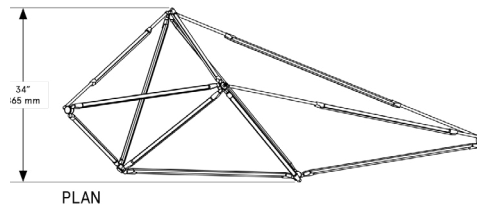

Standard Materials:
Finished Metal, Glass

Shown As:
Oil Rubbed Bronze

Standard Dimensions:
81"W x 34" L x 74"H

Special Order Finishes:

- Polished Brass
- Medium Antique Brass
- Polished Nickel
- Dark Pewter
- Polished Black Nickel
- Polished Copper
- Smoky Copper

Metal Finishes

- Brushed Brass, Oil Rubbed
- Bronze, Satin Nickel, Nickel
- Brass Contrast

Lead Time:
14-16 weeks

Bec Brittain
SHY 15

Mounting: Universal
Weight 29 lb

Dimensional Drawing

Lamping:
24 VDC T5 LED Tube
2700 Kelvin
90 CRI

Brightness:
8400 Lumens

Max Wattage:
105 W

Installation - Standard
Locally Mounted Driver
Canopy: 10 .25 x 1.625"

Dimming Standard:
0 -10 V Wireless (Lutron Pico)

Installation - Alternate
Remotely Mounted Driver
Canopy: 5 x 0.25"