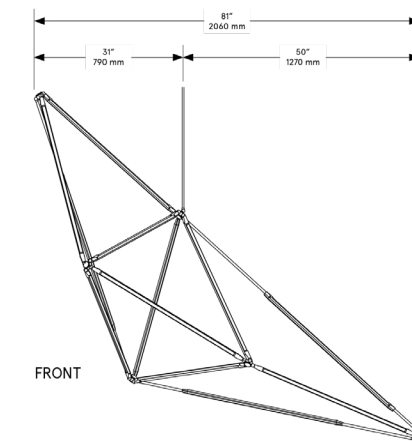

Standard Materials:
Finished Metal, Glass

Shown As:
Oil Rubbed Bronze

Standard Dimensions:
81"W x 34" L x 74"H

Special Order Finishes:

- Polished Brass
- Medium Antique Brass
- Polished Nickel
- Dark Pewter
- Polished Black Nickel
- Polished Copper
- Smoky Copper

Metal Finishes

- Brushed Brass, Oil Rubbed
- Bronze, Satin Nickel, Nickel
- Brass Contrast

Lead Time:
14-16 weeks

Bec Brittain
SHY 15

Mounting: Universal
Weight 29 lb

Dimensional Drawing

Lamping:
24 VDC T5 LED Tube
2700 Kelvin
90 CRI

Brightness:
8400 Lumens

Max Wattage:
105 W

Installation - Standard
Locally Mounted Driver
Canopy: 10 .25 x 1.625"

Dimming Standard:
0 -10 V Wireless (Lutron Pico)

Installation - Alternate
Remotely Mounted Driver
Canopy: 5 x 0.25"