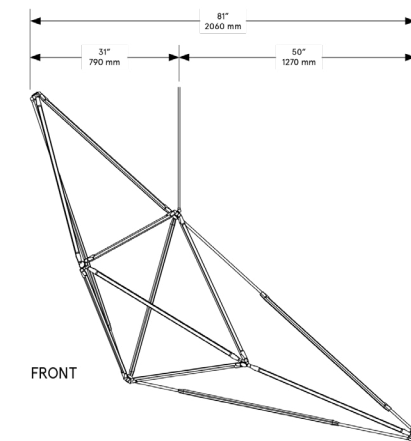

Standard Materials:
Finished Metal, Glass

Shown As:
Brushed Brass

Standard Dimensions:
68"W x 26" L x 27"H

Special Order Finishes:

Polished Brass
Medium Antique Brass
Polished Nickel
Dark Pewter
Polished Black Nickel
Polished Copper
Smoky Copper

Metal Finishes

Brushed Brass, Oil Rubbed
Bronze, Satin Nickel, Nickel
Brass Contrast

Lead Time:
14-16 weeks

Bec Brittain
SHY 08.1

Mounting: Universal
Weight 21 lb

Dimensional Drawing

Lamping:

24 VDC T5 LED Tube
2700 Kelvin
90 CRI

Brightness:

6000 Lumens

Max Wattage:

75 W

Installation - Standard

Locally Mounted Driver
Canopy: 10 .25 x 1.625"

Dimming Standard:

0 -10 V Wireless (Lutron Pico)