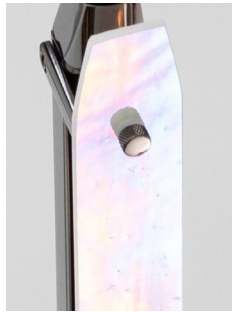

Polished Brass

Polished Nickel

Polished Copper

Medium Antique
Brass

Dark Pewter

Polished Black
Nickel

BEC BRITTAIN

Materials and Finishes

SPECIAL FINISHES ADDITIONAL CHARGE MATERIAL FINISHES

Custom materials & finish matching available.

White Sandblast
Glass

Iridescent Glass

Two-Way Mirror