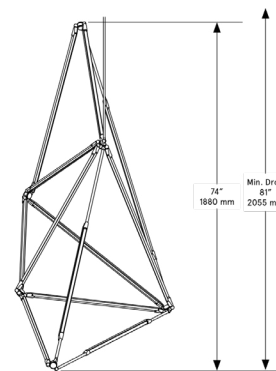

Standard Materials:
Finished Metal, Glass

Shown As:
Brushed Brass

Standard Dimensions:
68"W x 26" L x 27"H

Special Order Finishes:

Polished Brass
Medium Antique Brass
Polished Nickel
Dark Pewter
Polished Black Nickel
Polished Copper
Smoky Copper

Metal Finishes

Brushed Brass, Oil Rubbed
Bronze, Satin Nickel, Nickel
Brass Contrast

Lead Time:
14-16 weeks

Bec Brittain
SHY 08.1

Mounting: Universal
Weight 21 lb

Dimensional Drawing

Lamping:

24 VDC T5 LED Tube
2700 Kelvin
90 CRI

Brightness:

6000 Lumens

Max Wattage:

75 W

Installation - Standard

Locally Mounted Driver
Canopy: 10 .25 x 1.625"

Dimming Standard:

0 -10 V Wireless (Lutron Pico)