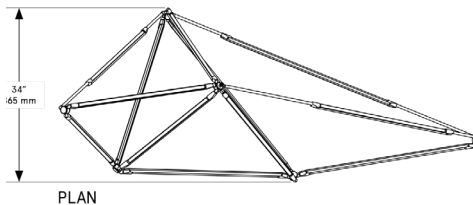

Standard Materials:
Finished Metal, Glass

Shown As:
Brushed Brass

Standard Dimensions:
68"W x 26" L x 27"H

Special Order Finishes:

Polished Brass
Medium Antique Brass
Polished Nickel
Dark Pewter
Polished Black Nickel
Polished Copper
Smoky Copper

Metal Finishes

Brushed Brass, Oil Rubbed
Bronze, Satin Nickel, Nickel
Brass Contrast

Lead Time:
14-16 weeks

Bec Brittain
SHY 08.1

Mounting: Universal
Weight 21 lb

Dimensional Drawing

Lamping:

24 VDC T5 LED Tube
2700 Kelvin
90 CRI