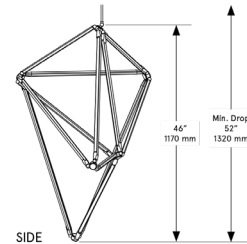

Standard Materials:
Finished Metal, Glass

Shown As:
Oiled Rubbed Bronze

Standard Dimensions:
48"W x 30" L x 46"H

Special Order Finishes:

- Polished Brass
- Medium Antique Brass
- Polished Nickel
- Dark Pewter
- Polished Black Nickel
- Polished Copper
- Smoky Copper

Metal Finishes

- Brushed Brass, Oil Rubbed
- Bronze, Satin Nickel, Nickel
- Brass Contrast

Lead Time:
14-16 weeks

Bec Brittain
SHY 06

Mounting: Universal
Weight 22 lb

Dimensional Drawing

Lamping:

24 VDC T5 LED Tube
2700 Kelvin
90 CRI

Brightness:

5520 Lumens

Max Wattage:

69 W

Installation - Standard

Locally Mounted Driver
Canopy: 10.25 x 1.625"

Dimming Standard:

0 -10 V Wireless (Lutron Pico)