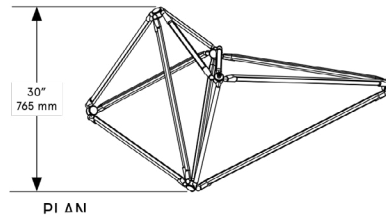

Standard Materials:
Finished Metal, Glass

Shown As:
Oiled Rubbed Bronze

Standard Dimensions:
48"W x 30" L x 46"H

Special Order Finishes:

- Polished Brass
- Medium Antique Brass
- Polished Nickel
- Dark Pewter
- Polished Black Nickel
- Polished Copper
- Smoky Copper

Metal Finishes

- Brushed Brass, Oil Rubbed
- Bronze, Satin Nickel, Nickel
- Brass Contrast

Lead Time:
14-16 weeks

Bec Brittain
SHY 06

Mounting: Universal
Weight 22 lb

Dimensional Drawing

Lamping:

24 VDC T5 LED Tube
2700 Kelvin
90 CRI