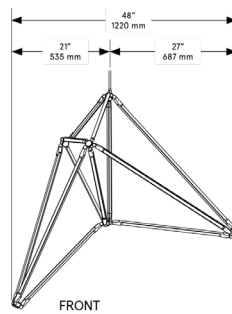

Standard Materials:
Finished Metal, Glass

Shown As:
Oiled Rubbed Bronze

Standard Dimensions:
48"W x 30" L x 46"H

Special Order Finishes:

- Polished Brass
- Medium Antique Brass
- Polished Nickel
- Dark Pewter
- Polished Black Nickel
- Polished Copper
- Smoky Copper

Metal Finishes

- Brushed Brass, Oil Rubbed
- Bronze, Satin Nickel, Nickel
- Brass Contrast

Lead Time:
14-16 weeks

Bec Brittain
SHY 06

Mounting: Universal
Weight 22 lb

Dimensional Drawing

Lamping:

24 VDC T5 LED Tube
2700 Kelvin
90 CRI

Brightness:

5520 Lumens

Max Wattage:

69 W

Installation - Standard

Locally Mounted Driver
Canopy: 10.25 x 1.625"

Dimming Standard:

0 -10 V Wireless (Lutron Pico)