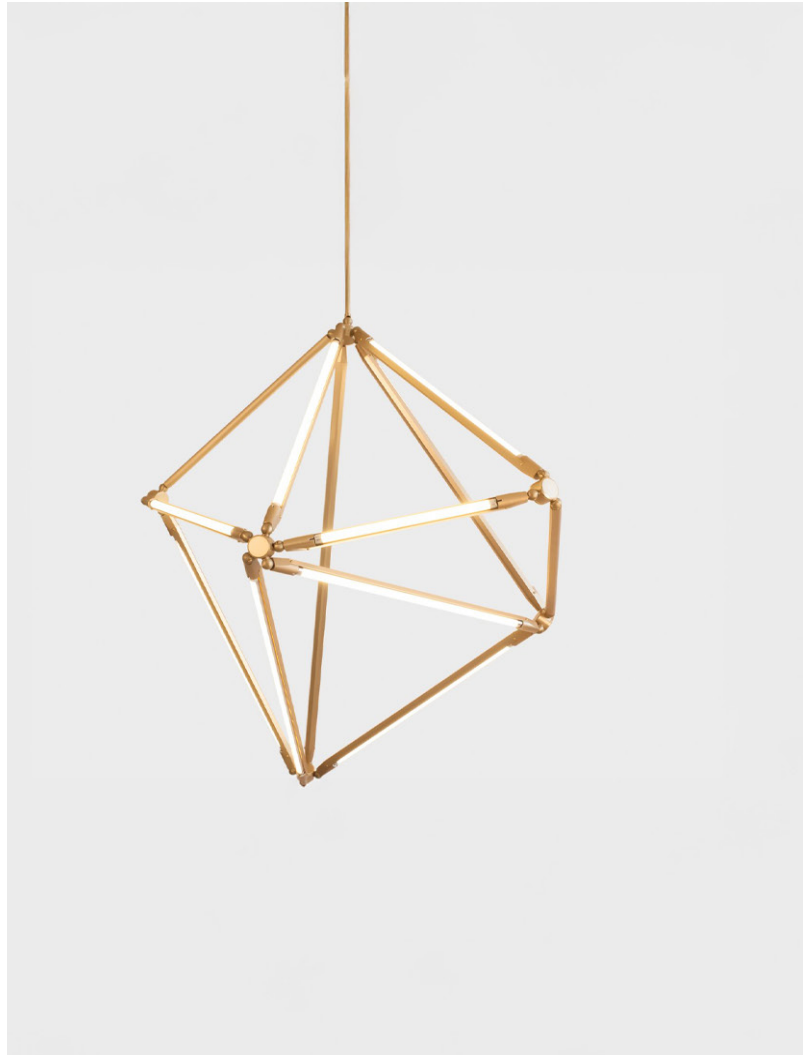

BEC BRITTAIN

SHY 02

SHY creates form with lines of light; thin LED tubes, with their spare beauty, define the edges of its shape. Thus, the function of the piece and its form are inseparable, and the ethereal quality of the LEDs is balanced by the warmth of brass. SHY's modular hardware lends itself to a myriad of configurations, both standard and custom, producing new shapes according to what a space demands.

Standard Materials:  
Finished Metal, Glass

Shown As:  
Brushed Brass

Standard Dimensions:  
39"W x 35" L x 34"H

Special Order Finishes:

- Polished Brass
- Medium Antique Brass
- Polished Nickel
- Dark Pewter
- Polished Black Nickel
- Polished Copper
- Smoky Copper

Metal Finishes

- Brushed Brass, Oil Rubbed
- Bronze, Satin Nickel, Nickel
- Brass Contrast

Lead Time:  
14-16 weeks

Bec Brittain  
SHY 02

Mounting: Universal  
Weight 21 lb

Dimensional Drawing

Lamping:

24 VDC T5 LED Tube  
2700 Kelvin  
90 CRI

Brightness:

5040 Lumens

Max Wattage:

63 W

Installation - Standard

Locally Mounted Driver  
Canopy: 10 .25 x 1.625"

Dimming Standard:

0 -10 V Wireless (Lutron Pico)