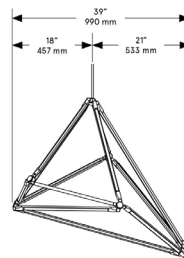

Standard Materials:  
Finished Metal, Glass

Shown As:  
Brushed Brass

Standard Dimensions:  
39"W x 35" L x 34"H

Special Order Finishes:

- Polished Brass
- Medium Antique Brass
- Polished Nickel
- Dark Pewter
- Polished Black Nickel
- Polished Copper
- Smoky Copper

Metal Finishes

- Brushed Brass, Oil Rubbed
- Bronze, Satin Nickel, Nickel
- Brass Contrast

Lead Time:  
14-16 weeks

Bec Brittain  
SHY 02

Mounting: Universal  
Weight 21 lb

Dimensional Drawing

Lamping:

24 VDC T5 LED Tube  
2700 Kelvin  
90 CRI

Brightness:

5040 Lumens

Max Wattage:

63 W

Installation - Standard

Locally Mounted Driver  
Canopy: 10 .25 x 1.625"

Dimming Standard:

0 -10 V Wireless (Lutron Pico)