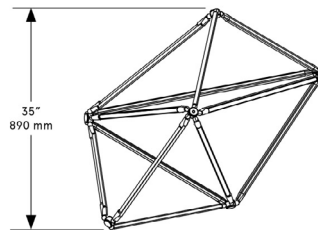

Standard Materials:  
Finished Metal, Glass

Shown As:  
Brushed Brass

Standard Dimensions:  
39"W x 35" L x 34"H

Special Order Finishes:

- Polished Brass
- Medium Antique Brass
- Polished Nickel
- Dark Pewter
- Polished Black Nickel
- Polished Copper
- Smoky Copper

Metal Finishes

- Brushed Brass, Oil Rubbed
- Bronze, Satin Nickel, Nickel
- Brass Contrast

Lead Time:  
14-16 weeks

Bec Brittain  
SHY 02

Mounting: Universal  
Weight 21 lb

Dimensional Drawing

Lamping:

24 VDC T5 LED Tube  
2700 Kelvin  
90 CRI