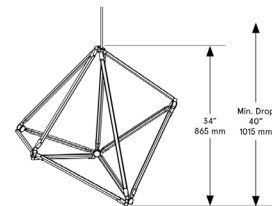

Standard Materials:  
Finished Metal, Glass

Shown As:  
Brushed Brass

Standard Dimensions:  
39"W x 35" L x 34"H

Special Order Finishes:

- Polished Brass
- Medium Antique Brass
- Polished Nickel
- Dark Pewter
- Polished Black Nickel
- Polished Copper
- Smoky Copper

Metal Finishes

- Brushed Brass, Oil Rubbed
- Bronze, Satin Nickel, Nickel
- Brass Contrast

Lead Time:  
14-16 weeks

Bec Brittain  
SHY 02

Mounting: Universal  
Weight 21 lb

Dimensional Drawing

Lamping:

24 VDC T5 LED Tube  
2700 Kelvin  
90 CRI

Brightness:

5040 Lumens

Max Wattage:

63 W

Installation - Standard

Locally Mounted Driver  
Canopy: 10 .25 x 1.625"

Dimming Standard:

0 -10 V Wireless (Lutron Pico)