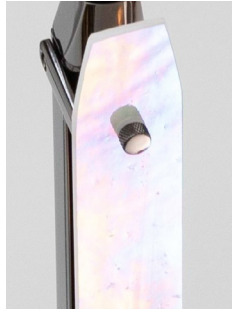

Polished Brass

Polished Nickel

Polished Copper

Medium Antique  
Brass

Dark Pewter

Polished Black  
Nickel

BEC BRITTAIN

Materials and Finishes

SPECIAL FINISHES ADDITIONAL CHARGE MATERIAL FINISHES

Custom materials & finish matching available.

White Sandblast  
Glass

Iridescent Glass

Two-Way Mirror