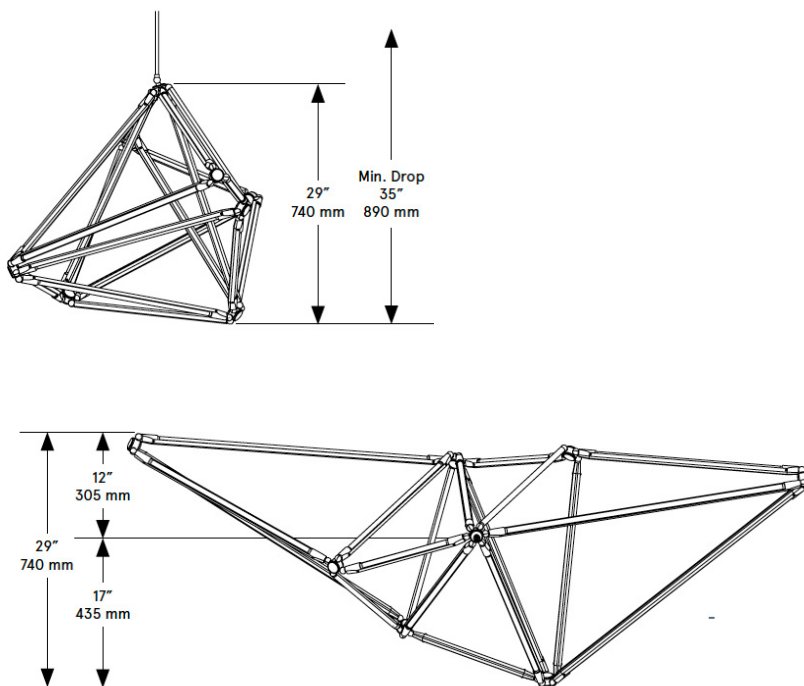

Standard Materials:  
Finished Metal, Glass

Shown As:  
Brushed Brass

Standard Dimensions:  
77" L x 29" W x 29" H

Special Order Finishes:

Polished Brass  
Medium Antique Brass  
Polished Nickel  
Dark Pewter  
Polished Black Nickel  
Polished Copper  
Smoky Copper

Metal Finishes

Brushed Brass, Oil Rubbed  
Bronze, Satin Nickel, Nickel  
Brass Contrast

Lead Time:  
14-16 weeks

Bec Brittain  
SHY 01

Mounting: Universal  
Weight 31 lb

Dimensional Drawing

Lamping:

24 VDC T5 LED Tube  
2700 Kelvin  
90 CRI

Brightness:

7440 Lumens

Max Wattage:

93 W

Installation - Standard

Locally Mounted Driver  
Canopy: 10 .25 x 1.625"

Dimming Standard:

0 -10 V Wireless (Lutron Pico)