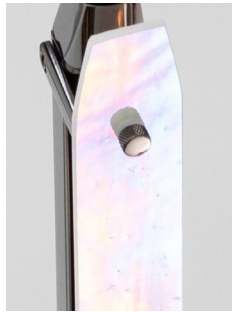

Metal Finishes

Brushed Brass, Oil Rubbed  
Bronze, Satin Nickel, Nickel  
Brass Contrast

Lead Time:  
14-16 weeks

Bec Brittain  
SHY 01

Mounting: Universal  
Weight 31 lb

Dimensional Drawing

Lamping:

24 VDC T5 LED Tube  
2700 Kelvin  
90 CRI

Polished Brass

Polished Nickel

Polished Copper

Medium Antique  
Brass

Dark Pewter

Polished Black  
Nickel

BEC BRITTAIN

Materials and Finishes

SPECIAL FINISHES ADDITIONAL CHARGE MATERIAL FINISHES

Custom materials & finish matching available.

White Sandblast  
Glass

Iridescent Glass

Two-Way Mirror