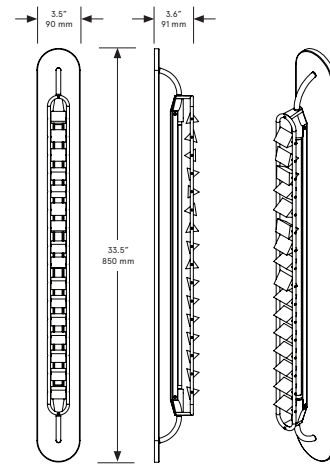

Finished Brass Clear Glass  
Prism

Standard Dimensions:

33.5" L x 3.5" W x 3.6" H

Metal Finishes

Brushed Brass, Oil Rubbed  
Bronze, Satin Nickel, Nickel  
Brass Contrast

Shown As:

Brushed Brass (34)

Special Order Finishes:

Polished Brass  
Medium Antique Brass  
Polished Nickel  
Dark Pewter  
Polished Black Nickel  
Polished Copper  
Smoky Copper

Lead Time:

14-16 weeks

Bec Brittain

Phaedra Sconce 34

Mounting: Universal

Weight :  
13 lbs

Dimensional Drawing

Phaedra Sconce 34

Lamping:  
24 VDC LED PCB  
2700 Kelvin  
90 CRI

Brightness:  
240 Lumens

Installation - Standard:  
Locally mounted driver  
120V Dimming: C•L  
(Lutron) switching 240V

Max Wattage:  
3W

Electrical  
110 - 240 VAC 277 VAC upon  
request 0-10V dimming  
upon request

Dimming Standard:  
0 -10 V Hardwired

Back Plate:  
Backplate 34: 3.5 x 33.5 inch  
/ 89 x 851 mm in matching  
metal finish