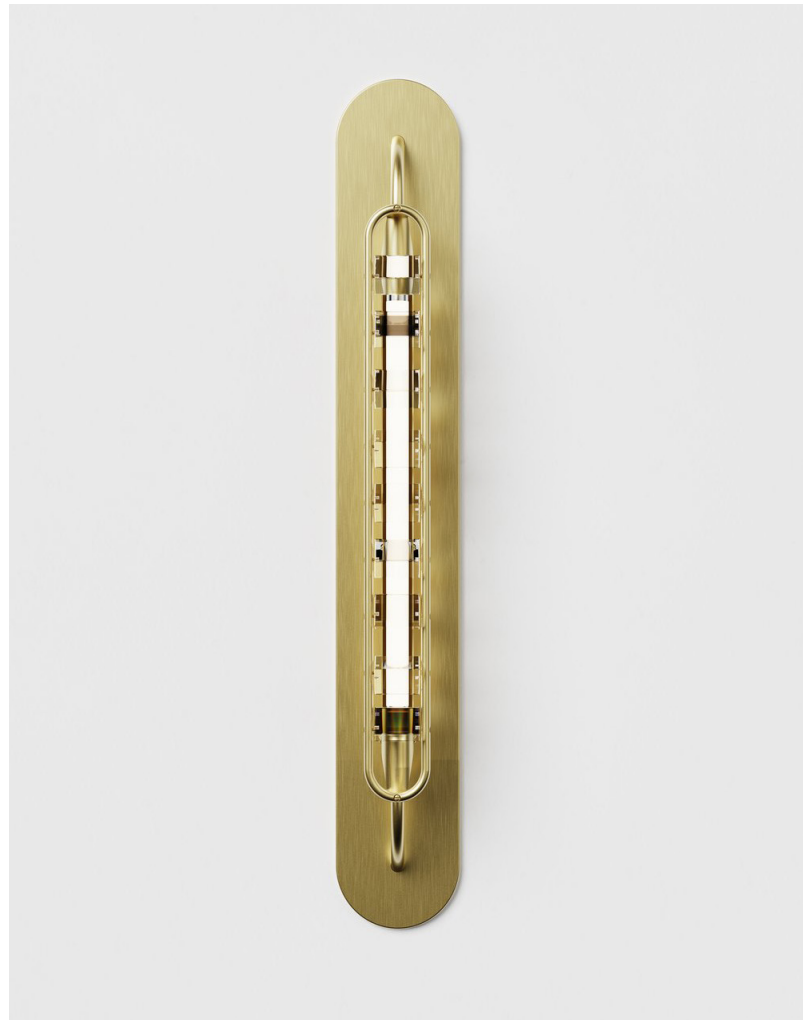

BEC BRITTAIN

Phaedra Sconce 23

The Phaedra Sconce is inspired by the beauty of fresnel prisms but deconstructed into distinct elements, allowing the purity of the glass prisms and brass to show.

Standard Materials:

Finished Brass Clear Glass  
Prism

Standard Dimensions:

23" L x 3.5" W x 3.6" H

Metal Finishes

Brushed Brass, Oil Rubbed  
Bronze, Satin Nickel, Nickel  
Brass Contrast

Shown As:

Brushed Brass (23)

Special Order Finishes:

Polished Brass  
Medium Antique Brass  
Polished Nickel  
Dark Pewter  
Polished Black Nickel  
Polished Copper  
Smoky Copper

Lead Time:

14-16 weeks

Bec Brittain

Phaedra Sconce 23

Mounting: Universal

Weight :  
9 lbs

Dimensional Drawing

Phaedra Sconce 23

Lamping:  
24 VDC LED PCB  
2700 Kelvin  
90 CRI

Brightness:  
480 Lumens

Max Wattage:  
6W

Installation - Standard:  
Remote: Backplate mounts  
directly to standard US  
single gang box Local: Refer  
to installation diagram