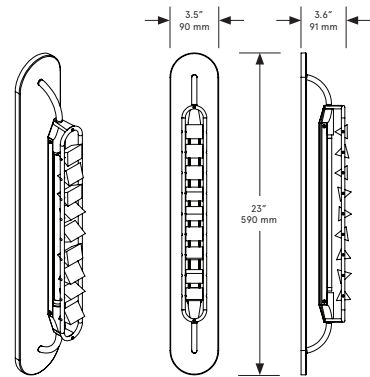

Finished Brass Clear Glass  
Prism

Standard Dimensions:

23" L x 3.5" W x 3.6" H

Metal Finishes

Brushed Brass, Oil Rubbed  
Bronze, Satin Nickel, Nickel  
Brass Contrast

Shown As:

Brushed Brass (23)

Special Order Finishes:

Polished Brass  
Medium Antique Brass  
Polished Nickel  
Dark Pewter  
Polished Black Nickel  
Polished Copper  
Smoky Copper

Lead Time:

14-16 weeks

Bec Brittain

Phaedra Sconce 23

Mounting: Universal

Weight :  
9 lbs

Dimensional Drawing

Phaedra Sconce 23

Lamping:  
24 VDC LED PCB  
2700 Kelvin  
90 CRI

Brightness:  
480 Lumens

Max Wattage:  
6W

Installation - Standard:  
Remote: Backplate mounts  
directly to standard US  
single gang box Local: Refer  
to installation diagram

Dimming Standard:  
0-10 V Hardwired

Electrical  
110 - 240 VAC 277 VAC upon  
request 0-10V dimming  
upon request

Back Plate:  
Backplate 23: 3.5 x 23.2 inch  
/ 89 x 590 mm in matching  
metal finish