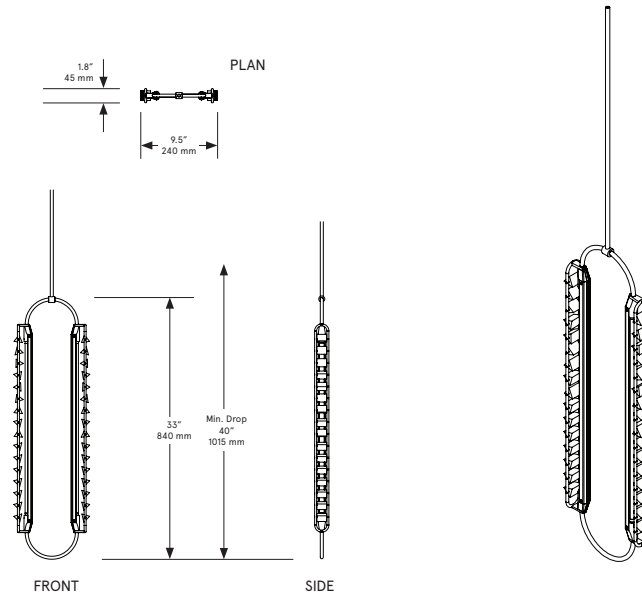

Standard Materials:

Finished Brass Clear Glass
Prism

Standard Dimensions:

9.5" L x 1.8" W x 33" H

Metal Finishes

Brushed Brass, Oil Rubbed
Bronze, Satin Nickel, Nickel
Brass Contrast

Shown As:

Brushed Brass

Special Order Finishes:

Polished Brass
Medium Antique Brass
Polished Nickel
Dark Pewter
Polished Black Nickel
Polished Copper
Smoky Copper

Lead Time:

14-16 weeks

Bec Brittain

Phaedra Pendant 33

Mounting: Universal

Weight :
10 lbs

Dimensional Drawing

Lamping:

24 VDC LED PCB
2700 Kelvin
90 CRI

Brightness:

960 Lumens

Installation - Standard:

Locally mounted driver
120V Dimming: C•L
(Lutron) switching 240V

Max Wattage:

12 W

Dimming Standard:

0 -10 V Hardwired

Dimming:

0-10V wireless (Lutron
Pico) Canopy: 8 x 1.6255
inch (203 x 41 mm) round
in matching metal finish.

Certifications:

CE, Damp Locations, Outdoor and Wet
Locations, UL and cUL Certified