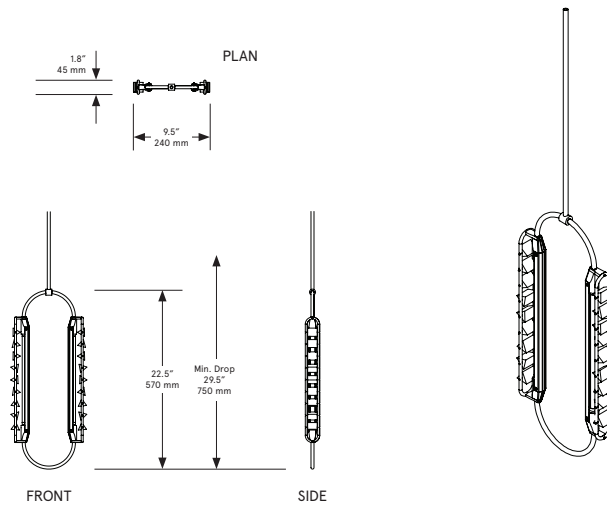

Standard Materials:

Finished Brass Clear Glass
Prism

Standard Dimensions:

9.5" L x 1.8" W x 22.5" H

Metal Finishes

Brushed Brass, Oil Rubbed
Bronze, Satin Nickel, Nickel
Brass Contrast

Shown As:

Brushed Brass

Weight :
7 lbs

Dimensional Drawing

Lamping:

24 VDC LED PCB
2700 Kelvin
90 CRI

Brightness:

480 Lumens

Installation - Standard:

Locally mounted driver
120V Dimming: C•L
(Lutron) switching 240V

Max Wattage:

6 W

Dimming Standard:

0 -10 V Hardwired

Dimming:

0-10V wireless (Lutron
Pico) Canopy: 8 x 1.6255
inch (203 x 41 mm) round
in matching metal finish.

Certifications:

CE, Damp Locations, Outdoor and Wet
Locations, UL and cUL Certified