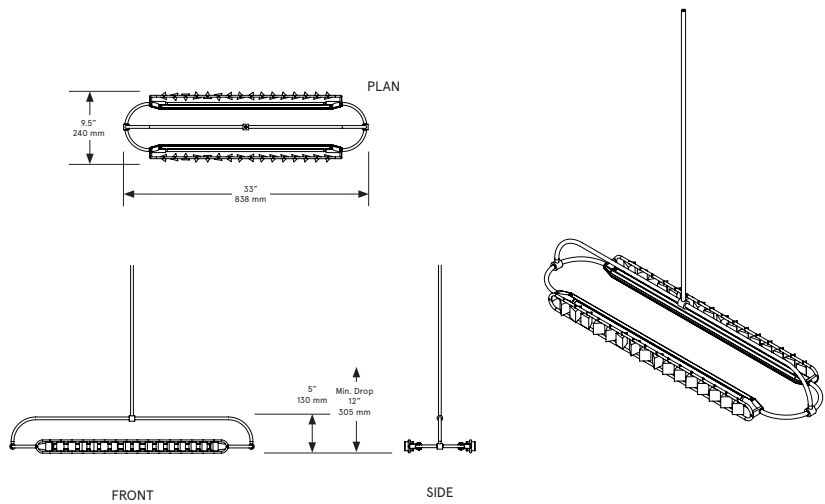

Standard Dimensions:

33" L x 9.5" W x 5" H

Metal Finishes

Brushed Brass, Oil Rubbed  
Bronze, Satin Nickel, Nickel  
Brass Contrast

Shown As:

Oil Rubbed Bronze

Special Order Finishes:

Polished Brass  
Medium Antique Brass  
Polished Nickel  
Dark Pewter  
Polished Black Nickel  
Polished Copper  
Smoky Copper

Lead Time:

14-16 weeks

Bec Brittain

Phaedra Horizontal 33

Mounting: Universal

Weight :  
12 lbs

Dimensional Drawing

Lamping:

24 VDC LED PCB  
2700 Kelvin  
90 CRI

Installation - Standard:

Locally mounted driver  
120V Dimming: C•L  
(Lutron) switching 240V

Dimming:

0-10V wireless (Lutron  
Pico) Canopy: 8 x 1.6255  
inch (203 x 41 mm) round  
in matching metal finish.