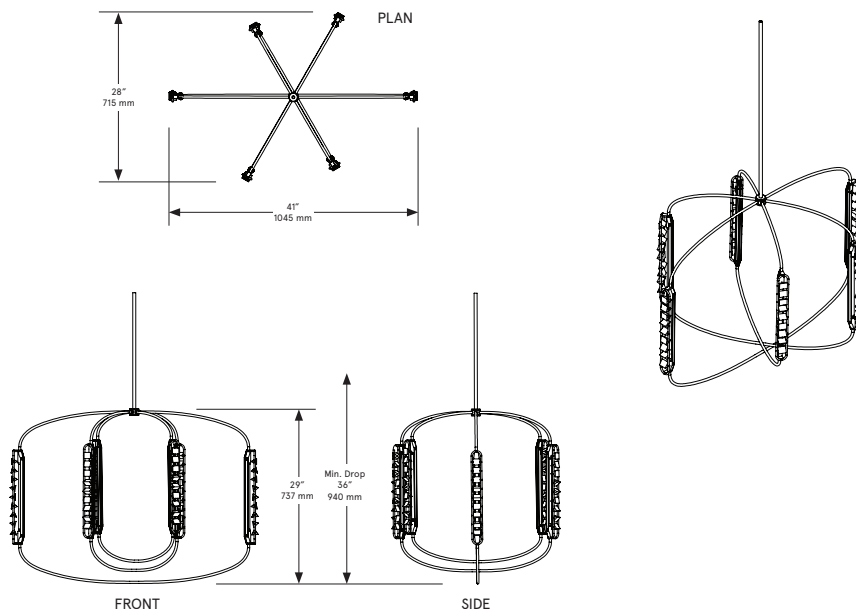

BEC BRITTAIN

Phaedra Chandelier 41

A captivating display of triangular prisms takes center stage in Bec Brittain's Phaedra chandelier 41.

Standard Materials:

Finished Brass Clear Glass
Prism

Standard Dimensions:

Lead Time:

14-16 weeks

Bec Brittain

Phaedra Chandelier 41

Mounting: Universal

Weight :
28 lbs

Dimensional Drawing

Lamping:

24 VDC LED PCB
2700 Kelvin
90 CRI

Installation - Standard:

Locally mounted driver
120V Dimming: C•L
(Lutron) switching 240V

Dimming:

0-10V wireless (Lutron
Pico) Canopy: 8 x 1.6255
inch (203 x 41 mm) round
in matching metal finish.