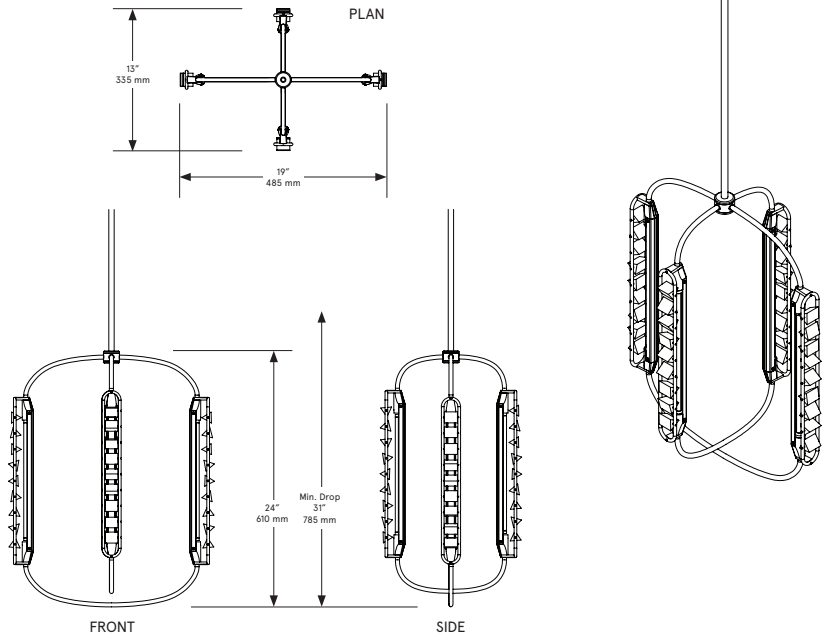

BEC BRITTAIN

Phaedra Chandelier 19

Bec Brittain's Phaedra Chandelier 19, intertwining shapes form a mesmerizing armature which cradle inner linear lights.

Standard Materials:

Finished Brass Clear Glass  
Prism

Standard Dimensions:

19" L x 13" W x 24" H

Metal Finishes

Brushed Brass, Oil Rubbed  
Bronze, Satin Nickel, Nickel  
Brass Contrast

Shown As:

Satin Nickel

Special Order Finishes:

Polished Brass  
Medium Antique Brass  
Polished Nickel  
Dark Pewter  
Polished Black Nickel  
Polished Copper  
Smoky Copper

Lead Time:

14-16 weeks

Bec Brittain

Phaedra Chandelier 19

Mounting: Universal

Weight :  
16 lbs

Dimensional Drawing

Lamping:

24 VDC LED PCB  
2700 Kelvin  
90 CRI

Installation - Standard:

Locally mounted driver  
120V Dimming: C•L  
(Lutron) switching 240V

Dimming:

0-10V wireless (Lutron  
Pico) Canopy: 8 x 1.6255  
inch (203 x 41 mm) round  
in matching metal finish.