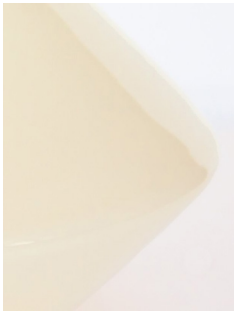

BEC BRITTAIN

Materials and Finishes

GLASS MATERIAL FINISHES

Custom materials & finish matching available.

Ivory