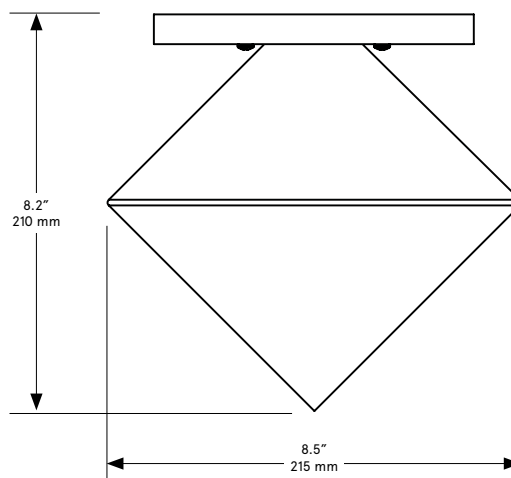

Bec Brittain

FKA Themis Surface

8.5

Mounting: Universal

Weight :
3 lbs

Dimensional Drawing

Lamping:

G9 LED bulb ELV
dimming 110-120 VAC
Lumens 2700 Kelvin

220-240
Lumens 3000 Kelvin

Installation - Standard:

Suspension Mounts directly
to electrical junction box

Canopy:
6.5 x 0.6 inch round in
metal finish

Brightness:

240-250 Lumens

Max Wattage:

2.5-4W

Wiring:

Direct 120 / 240 VAC
line voltage connection
Requires an Electronic Low-
Voltage dimmer switch

Certifications:

CE, Damp Locations, Outdoor and Wet
Locations, UL and cUL Certified