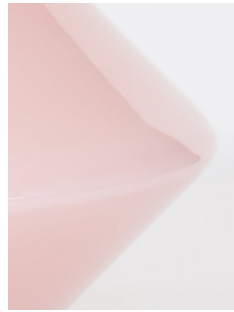

BEC BRITTAIN

FKA Themis Surface  
8.5

Originally inspired by Victorian balancing toys, the THEMIS sconce juxtaposes the cone form of its hand-blown glass diffuser with the triangular shape of its marble support bracket.

Standard Materials:  
Finished Brass, Glass globes

Shown As:  
Oil Rubbed Bronze and  
Grey Glass

Standard Dimensions:  
8.5" Dia. x 6.2H

Special Order Finishes:  
Polished Brass  
Medium Antique Brass  
Polished Nickel  
Dark Pewter  
Polished Black Nickel  
Polished Copper  
Smoky Copper

SPECIAL FINISHES (add 10%) MATERIAL FINISHES

Custom materials & finish matching available.

Polished Brass

Polished Nickel

Polished Copper

Medium Antique  
Brass

Dark Pewter

Polished Black  
Nickel

BEC BRITTAIN

Materials and Finishes

GLASS MATERIAL FINISHES

Custom materials & finish matching available.

Ivory

White

Soft Pink

Grey