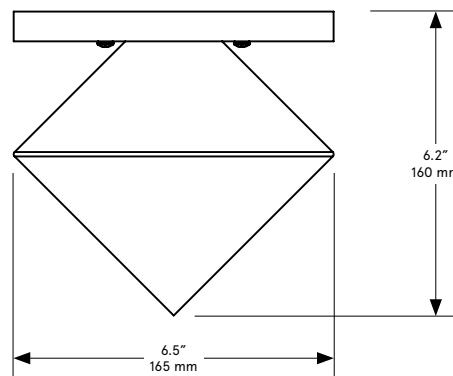

Bec Brittain

FKA Themis Surface
6.5

Mounting: Universal

Weight :
2 lbs

Dimensional Drawing

Lamping:

G9 LED bulb ELV
dimming 110-120 VAC
Lumens 2700 Kelvin

220-240
Lumens 3000 Kelvin

Brightness:
240-250 Lumens

Max Wattage:
2.5-4W

Installation - Standard:

Suspension Mounts directly
to electrical junction box

Canopy:
6.5 x 0.6 inch round in
metal finish

Wiring:

Direct 120 / 240 VAC
line voltage connection
Requires an Electronic Low-
Voltage dimmer switch

Certifications:

CE, Damp Locations, Outdoor and Wet
Locations, UL and cUL Certified