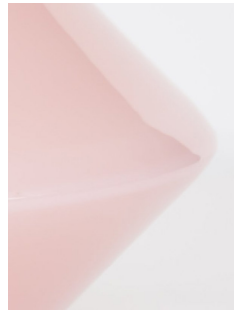

BEC BRITTAIN

FKA Themis Surface  
6.5

Originally inspired by Victorian balancing toys, the THEMIS sconce juxtaposes the cone form of its hand-blown glass diffuser with the triangular shape of its marble support bracket.

**Standard Materials:**  
Finished Brass, Glass globes

**Shown As:**  
Oil Rubbed Bronze and  
Grey Glass

**Standard Dimensions:**  
6.5" Dia. x 6.2H

**Special Order Finishes:**  
Polished Brass  
Medium Antique Brass  
Polished Nickel  
Dark Pewter  
Polished Black Nickel  
Polished Copper  
Smoky Copper

SPECIAL FINISHES (add 10%) MATERIAL FINISHES

Custom materials & finish matching available.

Polished Brass

Polished Nickel

Polished Copper

Medium Antique  
Brass

Dark Pewter

Polished Black  
Nickel

BEC BRITTAIN

Materials and Finishes

GLASS MATERIAL FINISHES

Custom materials & finish matching available.

Ivory

White

Soft Pink

Grey