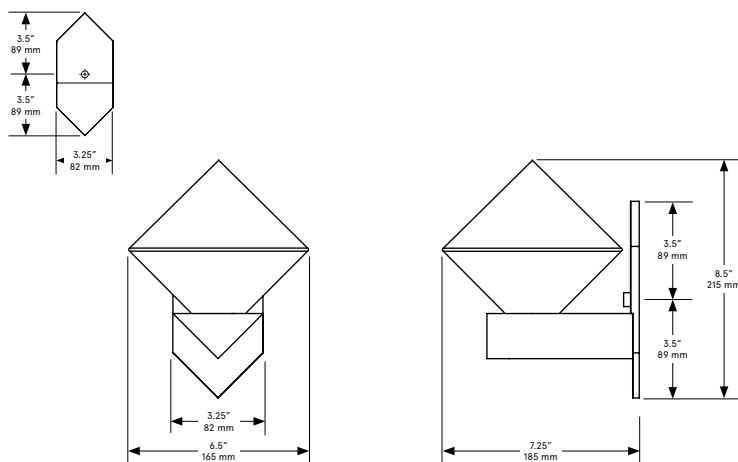

Standard Materials:

Finished Brass, Marble,
Glass globes

Standard Dimensions:

6.5" W x 8.5" L x 7.25" H

Metal Finishes

Brushed Brass, Oil Rubbed
Bronze, Satin Nickel, Nickel
Brass Contrast

Shown As:

Satin Nickel, Carrara
Marble and Grey Glass

Weight :
4 lbs

Dimensional Drawing

Lamping:

G9 LED bulb ELV
dimming 110-120 VAC
Lumens 2700 Kelvin

220-240
Lumens 3000 Kelvin

Installation - Standard:
Backplate mounts directly
to standard US single gang
box