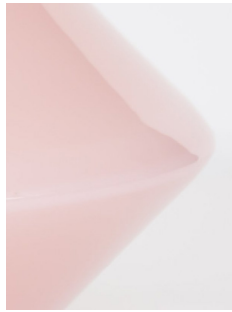

BEC BRITTAIN

FKA Themis 6

Originally inspired by Victorian balancing toys, the THEMIS sconce 6 juxtaposes the cone form of its hand-blown glass diffuser with the triangular shape of its marble support bracket.

Standard Materials:

Finished Brass, Marble,
Glass globes

Standard Dimensions:

6.5" W x 8.5" L x 7.25" H

Metal Finishes

Brushed Brass, Oil Rubbed
Bronze, Satin Nickel, Nickel
Brass Contrast

Shown As:

Satin Nickel, Carrara
Marble and Grey Glass

Medium Antique
Brass

Dark Pewter

Polished Black
Nickel

BEC BRITTAIN

Materials and Finishes

GLASS MATERIAL FINISHES

Custom materials & finish matching available.

Ivory

White

Soft Pink

Grey

MARBLE MATERIAL FINISHES

Custom materials & finish matching available.

White

Black

Calacatta Viola