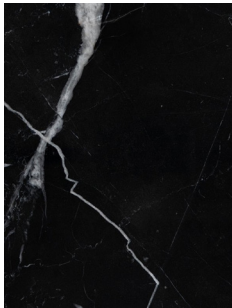

Medium Antique
Brass

Dark Pewter

Polished Black
Nickel

BEC BRITTAIN

Materials and Finishes

GLASS MATERIAL FINISHES

Custom materials & finish matching available.

Ivory

White

Soft Pink

Grey

MARBLE MATERIAL FINISHES

Custom materials & finish matching available.

White

Black

Calacatta Viola