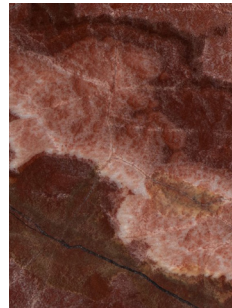

Satin Nickel

Nickel Brass
Contrast

Oil Rubbed Bronze

SPECIAL FINISHES (add 10%) MATERIAL FINISHES

Custom materials & finish matching available.

Polished Brass

Polished Nickel

Polished Copper

Medium Antique
Brass

Dark Pewter

Polished Black
Nickel

BEC BRITTAIN

Materials and Finishes

GLASS MATERIAL FINISHES

Custom materials & finish matching available.

Ivory

White

Soft Pink

Grey

MARBLE MATERIAL FINISHES

Custom materials & finish matching available.

White

Black

Calacatta Viola