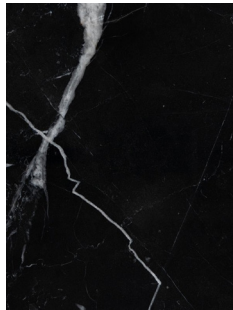

Medium Antique  
Brass

Dark Pewter

Polished Black  
Nickel

BEC BRITTAIN

Materials and Finishes

GLASS MATERIAL FINISHES

Custom materials & finish matching available.

Ivory

White

Soft Pink

Grey

MARBLE MATERIAL FINISHES

Custom materials & finish matching available.

White

Black

Calacatta Viola