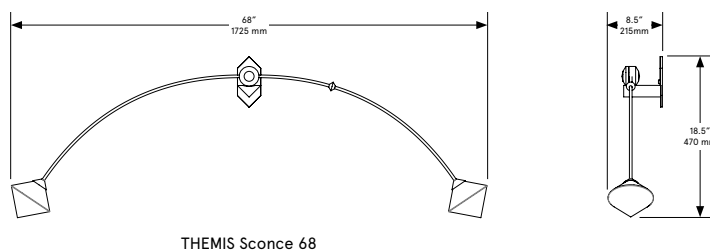

Finished Brass, Marble,  
Glass globes

**Shown As:**

Brushed Brass, Carrara  
Marble and Grey Glass

**Standard Dimensions:**

68" W x 18.5" L x 8.5" H

**Special Order Finishes:**

Polished Brass  
Medium Antique Brass  
Polished Nickel  
Dark Pewter  
Polished Black Nickel  
Polished Copper  
Smoky Copper

Lamping:

G9 LED bulb ELV  
dimming 110-120 VAC  
Lumens 2700 Kelvin

220-240  
Lumens 3000 Kelvin

Installation - Standard:  
Backplate mounts directly  
to standard US single gang  
box: 3.25 x 7 inch / 82 x 178  
mm