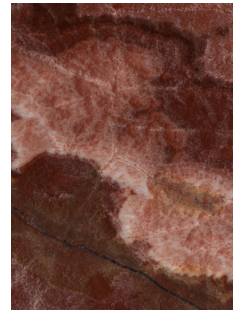

Medium Antique  
Brass

Dark Pewter

Polished Black  
Nickel

BEC BRITTAIN

Materials and Finishes

GLASS MATERIAL FINISHES

Custom materials & finish matching available.

Ivory

White

Soft Pink

Grey

MARBLE MATERIAL FINISHES

Custom materials & finish matching available.

White

Black

Calacatta Viola