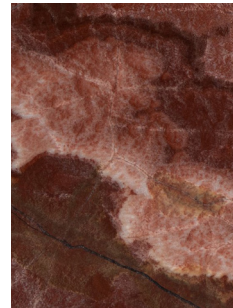

Polished Black  
Nickel

BEC BRITTAIN

Materials and Finishes

GLASS MATERIAL FINISHES

Custom materials & finish matching available.

Ivory

White

Soft Pink

Grey

MARBLE MATERIAL FINISHES

Custom materials & finish matching available.

White

Black

Calacatta Viola

Red Onyx