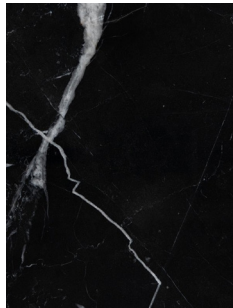

Oil Rubbed Bronze

SPECIAL FINISHES (add 10%) MATERIAL FINISHES

Custom materials & finish matching available.

Polished Brass

Polished Nickel

Polished Copper

Medium Antique  
Brass

Dark Pewter

Polished Black  
Nickel

BEC BRITTAIN

Materials and Finishes

GLASS MATERIAL FINISHES

Custom materials & finish matching available.

Ivory

White

Soft Pink

Grey

MARBLE MATERIAL FINISHES

Custom materials & finish matching available.

White

Black

Calacatta Viola

Red Onyx