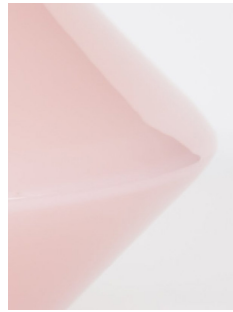

## Standard Materials:

Finished Brass, Marble,  
Glass globes

Oil Rubbed Bronze

SPECIAL FINISHES (add 10%) MATERIAL FINISHES

Custom materials & finish matching available.

Polished Brass

Polished Nickel

Polished Copper

Medium Antique  
Brass

Dark Pewter

Polished Black  
Nickel

BEC BRITTAIN

Materials and Finishes

GLASS MATERIAL FINISHES

Custom materials & finish matching available.

Ivory

White

Soft Pink

Grey

MARBLE MATERIAL FINISHES

Custom materials & finish matching available.

White

Black

Calacatta Viola

Red Onyx