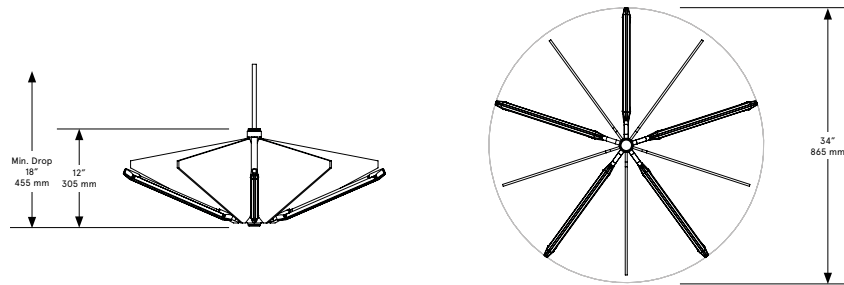

Standard Materials:

Finished Brass Glass /
Mirror

Shown As:

Satin Nickel

Standard Dimensions:

34" ø x 12" H

Special Order Finishes:

Polished Brass
Medium Antique Brass
Polished Nickel
Dark Pewter
Polished Black Nickel
Polished Copper
Smoky Copper

Metal Finishes

Brushed Brass, Oil Rubbed
Bronze, Satin Nickel, Nickel
Brass Contrast

Lead Time:

14-16 weeks

Bec Brittain
Echo Short

Mounting: Universal

Weight :
23 lbs

Dimensional Drawing

Lamping:

24 VDC T5 LED tube
2700 Kelvin
90 CRI

Installation - Standard:

Locally mounted driver
Dimming: 0-10V wireless
(Lutron Pico) Canopy: 8 x
1.6255 inch (203 x 41 mm)
round in matching metal
finish

Brightness: