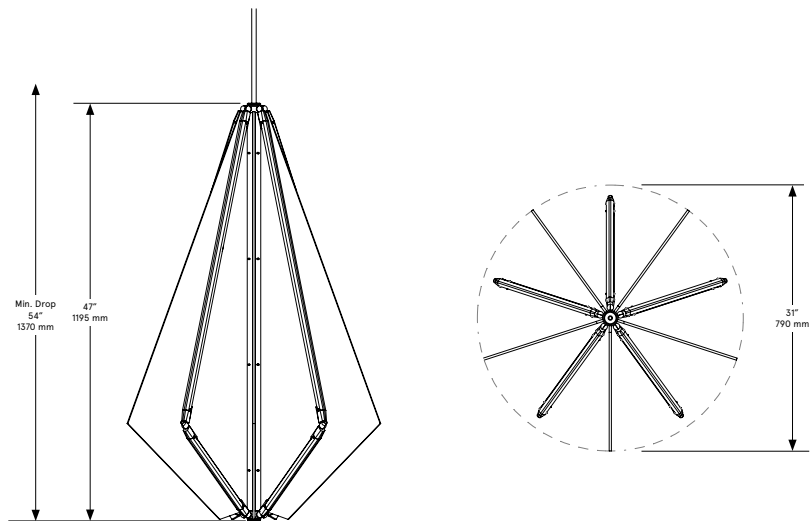

Standard Materials:

Finished Brass Glass /
Mirror

Standard Dimensions:

31" \varnothing x 47" H

Metal Finishes

Brushed Brass, Oil Rubbed
Bronze, Satin Nickel, Nickel
Brass Contrast

Shown As:

Satin Nickel

Special Order Finishes:

Polished Brass
Medium Antique Brass
Polished Nickel
Dark Pewter
Polished Black Nickel
Polished Copper
Smoky Copper

Lead Time:

14-16 weeks

Bec Brittain

Echo 4

Mounting: Universal

Weight :
84 lbs

Dimensional Drawing

Lamping:

24 VDC T5 LED tube
2700 Kelvin
90 CRI

Installation - Standard:

Locally mounted driver
Dimming: 0-10V wireless
(Lutron Pico) Canopy: 8 x
1.6255 inch (203 x 41 mm)
round in matching metal
finish