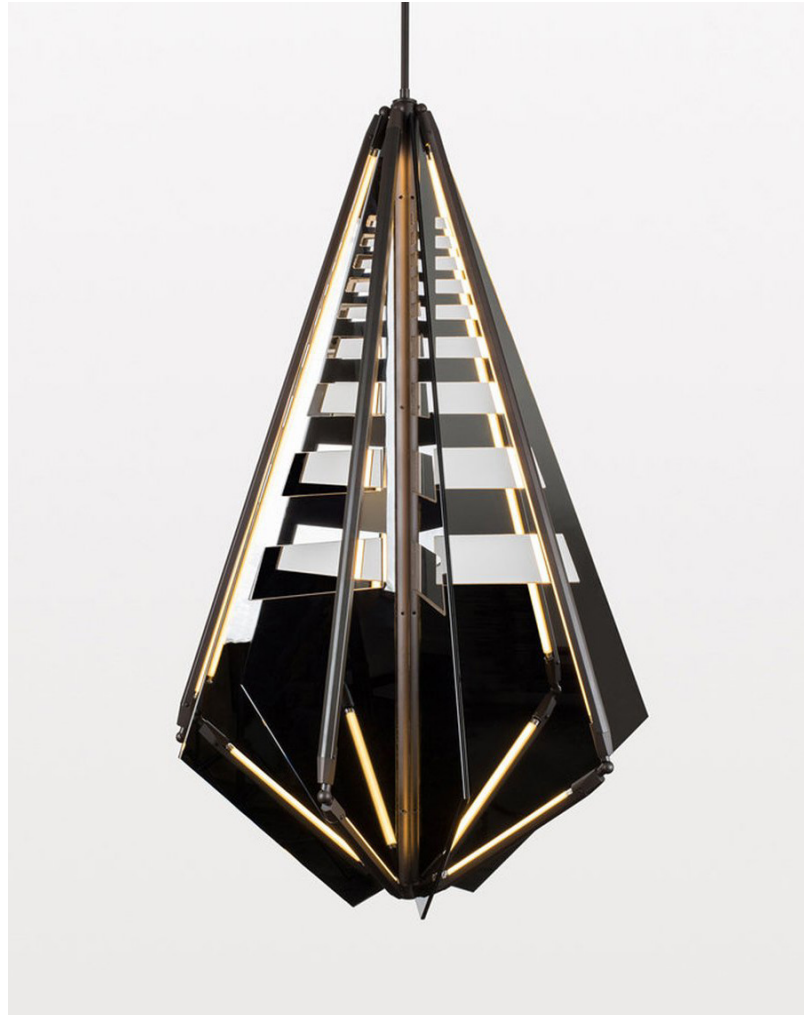

BEC BRITTAIN

Echo 4

Echo uses mirrored fins, radiating from a central axis, to reflect beams of light. LED tubes are turned inward to bounce off the mirror, thereby softening and amplifying that light. Echo is also available with glass fins, which diffuse the light, creating a soft glow.

Standard Materials:

Finished Brass Glass /
Mirror

Standard Dimensions:

31" \varnothing x 47" H

Metal Finishes

Brushed Brass, Oil Rubbed
Bronze, Satin Nickel, Nickel
Brass Contrast

Shown As:

Satin Nickel

Special Order Finishes:

Polished Brass
Medium Antique Brass
Polished Nickel
Dark Pewter
Polished Black Nickel
Polished Copper
Smoky Copper

Lead Time:

14-16 weeks

Bec Brittain

Echo 4

Mounting: Universal

Weight :
84 lbs

Dimensional Drawing

Lamping:

24 VDC T5 LED tube
2700 Kelvin
90 CRI

Installation - Standard:

Locally mounted driver
Dimming: 0-10V wireless
(Lutron Pico) Canopy: 8 x
1.6255 inch (203 x 41 mm)
round in matching metal
finish