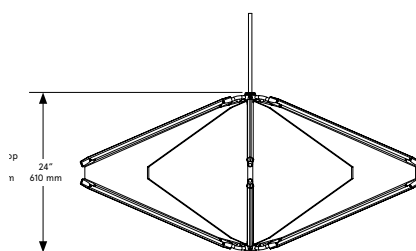

Standard Materials:

Finished Brass Glass /
Mirror

Standard Dimensions:

28" ϕ x 47" H

Metal Finishes

Brushed Brass, Oil Rubbed
Bronze, Satin Nickel, Nickel
Brass Contrast

Shown As:

Brushed Brass

Dimensional Drawing

Lamping:

24 VDC T5 LED tube
2700 Kelvin
90 CRI

Installation - Standard:

Locally mounted driver
Dimming: 0-10V wireless
(Lutron Pico) Canopy: 8 x
1.6255 inch (203 x 41 mm)
round in matching metal
finish