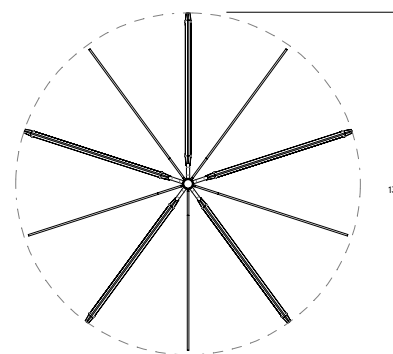

BEC BRITTAIN

Echo 3

Echo uses mirrored fins, radiating from a central axis, to reflect beams of light. LED tubes are turned inward to bounce off the mirror, thereby softening and amplifying that light. Echo is also available with glass fins, which diffuse the light, creating a soft glow.

Standard Materials:

Finished Brass Glass /
Mirror

Standard Dimensions:

28" ϕ x 47" H

Metal Finishes

Brushed Brass, Oil Rubbed
Bronze, Satin Nickel, Nickel
Brass Contrast

Shown As:

Brushed Brass

Special Order Finishes:

Polished Brass
Medium Antique Brass
Polished Nickel
Dark Pewter
Polished Black Nickel
Polished Copper
Smoky Copper

Lead Time:

14-16 weeks

Bec Brittain

Echo 3

Mounting: Universal

Weight :
80 lbs

Dimensional Drawing

Lamping:

24 VDC T5 LED tube
2700 Kelvin
90 CRI

Installation - Standard:

Locally mounted driver
Dimming: 0-10V wireless
(Lutron Pico) Canopy: 8 x
1.6255 inch (203 x 41 mm)
round in matching metal
finish