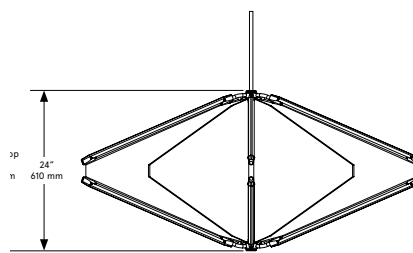

Standard Materials:

Finished Brass Glass /  
Mirror

Standard Dimensions:

54"  $\phi$  x 24" H

Metal Finishes

Brushed Brass, Oil Rubbed  
Bronze, Satin Nickel, Nickel  
Brass Contrast

Shown As:

Brushed Brass

Weight :  
64 lbs

Dimensional Drawing

Lamping:

24 VDC T5 LED tube  
2700 Kelvin  
90 CRI

Installation - Standard:

Locally mounted driver  
Dimming: 0-10V wireless  
(Lutron Pico) Canopy: 8 x  
1.6255 inch (203 x 41 mm)  
round in matching metal  
finish