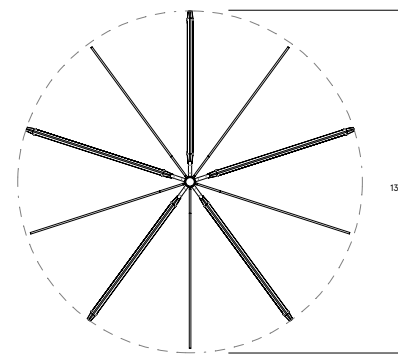

BEC BRITTAIN

Echo 2

Echo uses mirrored fins, radiating from a central axis, to reflect beams of light. LED tubes are turned inward to bounce off the mirror, thereby softening and amplifying that light. Echo is also available with glass fins, which diffuse the light, creating a soft glow.

Standard Materials:

Finished Brass Glass /  
Mirror

Standard Dimensions:

54"  $\phi$  x 24" H

Metal Finishes

Brushed Brass, Oil Rubbed  
Bronze, Satin Nickel, Nickel  
Brass Contrast

Shown As:

Brushed Brass

Weight :  
64 lbs

Dimensional Drawing

Lamping:

24 VDC T5 LED tube  
2700 Kelvin  
90 CRI

Installation - Standard:

Locally mounted driver  
Dimming: 0-10V wireless  
(Lutron Pico) Canopy: 8 x  
1.6255 inch (203 x 41 mm)  
round in matching metal  
finish