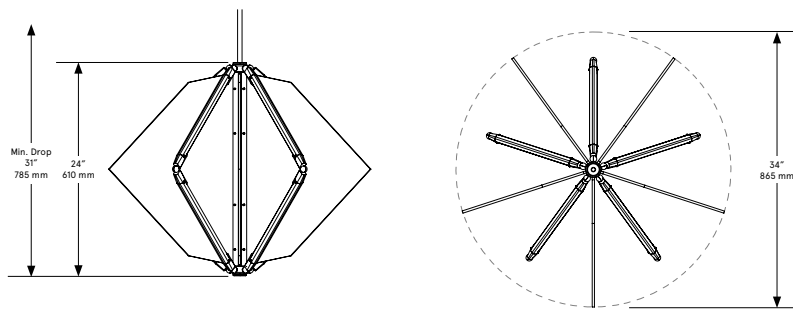

Standard Materials:

Finished Brass Glass /
Mirror

Standard Dimensions:

34" ϕ x 24" H

Metal Finishes

Brushed Brass, Oil Rubbed
Bronze, Satin Nickel, Nickel
Brass Contrast

Shown As:

Brushed Brass

Dimensional Drawing

Lamping:

24 VDC T5 LED tube
2700 Kelvin
90 CRI

Installation - Standard:

Locally mounted driver
120V Dimming: C•L
(Lutron) switching 240V
Dimming: 0-10V wireless
(Lutron Pico) Canopy: 8 x
1.6255 inch (203 x 41 mm)
round in matching metal
finish