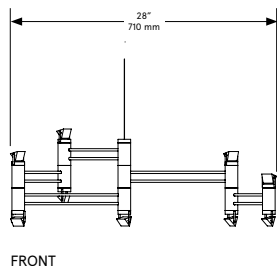

## Standard Dimensions:

28" L x 13" W x 10" H

## Lead Time:

14-16 weeks

Bec Brittain  
Aries V.I

Mounting: Universal

Weight :  
4lbs

Dimensional Drawing

Lamping:

24 VDC LED PCB  
2700 Kelvin  
90 CRI